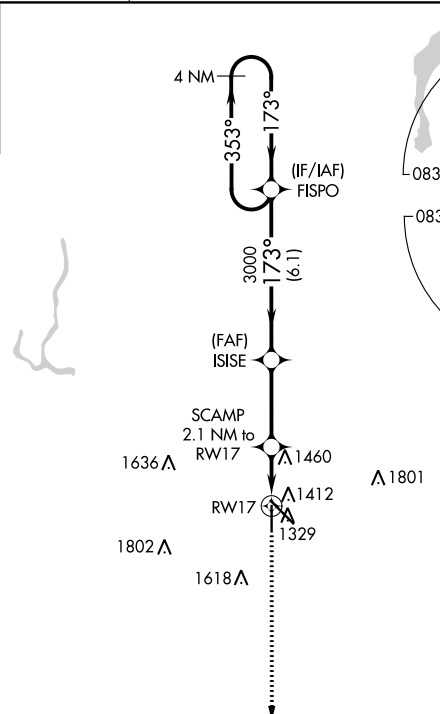

WAAS CH 56340 W17A	APP CRS 173°	Rwy ldg 5500 TDZE 1302 Apt Elev 1302
--	------------------------	---

RNAV (GPS) RWY 17

ABERDEEN RGNL (ABR)

⚠ For uncompensated Baro-VNAV systems, LNAV/VNAV NA below -22°C (-7°F) or above 54°C (130°F).
⚠ DME/DME RNP-0.3 NA.

MISSED APPROACH: Climb to 3000 direct GOLUY and hold.

ASOS 125.875	MINNEAPOLIS CENTER 120.6 371.9	UNICOM 122.7 (CTAF) 0
------------------------	--	---------------------------------

NC-1, 11 JUL 2024 to 08 AUG 2024

NC-1, 11 JUL 2024 to 08 AUG 2024

CATEGORY	A	B	C	D
LPV DA		1502-3/4	200 (200-3/4)	
LNAV/VNAV DA		1624-1 1/8	322 (400-1 1/8)	
LNAV MDA	1720-1	418 (500-1)	1720-1 1/8	418 (500-1 1/8)
C CIRCLING	1760-1 458 (500-1)	1860-1 558 (600-1)	1960-1 3/4 658 (700-1 3/4)	2160-2 3/4 858 (900-2 3/4)