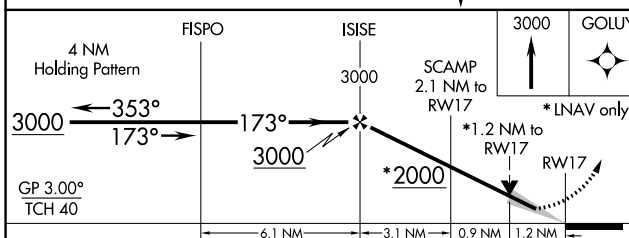

WAAS CH 56340 W17A	APP CRS 173°	Rwy ldg 5500 TDZE 1302 Apt Elev 1302
--	------------------------	---

RNAV (GPS) RWY 17

ABERDEEN RGNL (ABR)

⚠ For uncompensated Baro-VNAV systems, LNAV/VNAV NA below -22°C (-7°F) or above 54°C (130°F).
⚠ DME/DME RNP-0.3 NA.

MISSED APPROACH: Climb to 3000 direct GOLUY and hold.

ASOS 125.875	MINNEAPOLIS CENTER 120.6 371.9	UNICOM 122.7 (CTAF) 0
------------------------	--	---------------------------------

NC-1, 11 JUL 2024 to 08 AUG 2024

NC-1, 11 JUL 2024 to 08 AUG 2024

CATEGORY	A	B	C	D
LPV DA		1502-3/4	200 (200-3/4)	
LNAV/VNAV DA		1624-1 1/8	322 (400-1 1/8)	
LNAV MDA	1720-1	418 (500-1)	1720-1 1/8	418 (500-1 1/8)
C CIRCLING	1760-1 458 (500-1)	1860-1 558 (600-1)	1960-1 3/4 658 (700-1 3/4)	2160-2 3/4 858 (900-2 3/4)