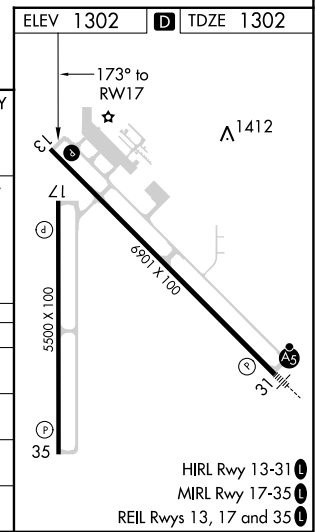

WAAS CH 56340 W17A	APP CRS 173°	Rwy ldg 5500 TDZE 1302 Apt Elev 1302
--	------------------------	---

RNAV (GPS) RWY 17

ABERDEEN RGNL (ABR)

⚠ For uncompensated Baro-VNAV systems, LNAV/VNAV NA below -22°C (-7°F) or above 54°C (130°F).
⚠ DME/DME RNP-0.3 NA.

MISSED APPROACH: Climb to 3000 direct GOLUY and hold.

ASOS 125.875	MINNEAPOLIS CENTER 120.6 371.9	UNICOM 122.7 (CTAF) 0
------------------------	--	---------------------------------

NC-1, 11 JUL 2024 to 08 AUG 2024

NC-1, 11 JUL 2024 to 08 AUG 2024

CATEGORY	A	B	C	D
LPV DA		1502-3/4	200 (200-3/4)	
LNAV/VNAV DA		1624-1 1/8	322 (400-1 1/8)	
LNAV MDA	1720-1	418 (500-1)	1720-1 1/8	418 (500-1 1/8)
C CIRCLING	1760-1 458 (500-1)	1860-1 558 (600-1)	1960-1 3/4 658 (700-1 3/4)	2160-2 3/4 858 (900-2 3/4)