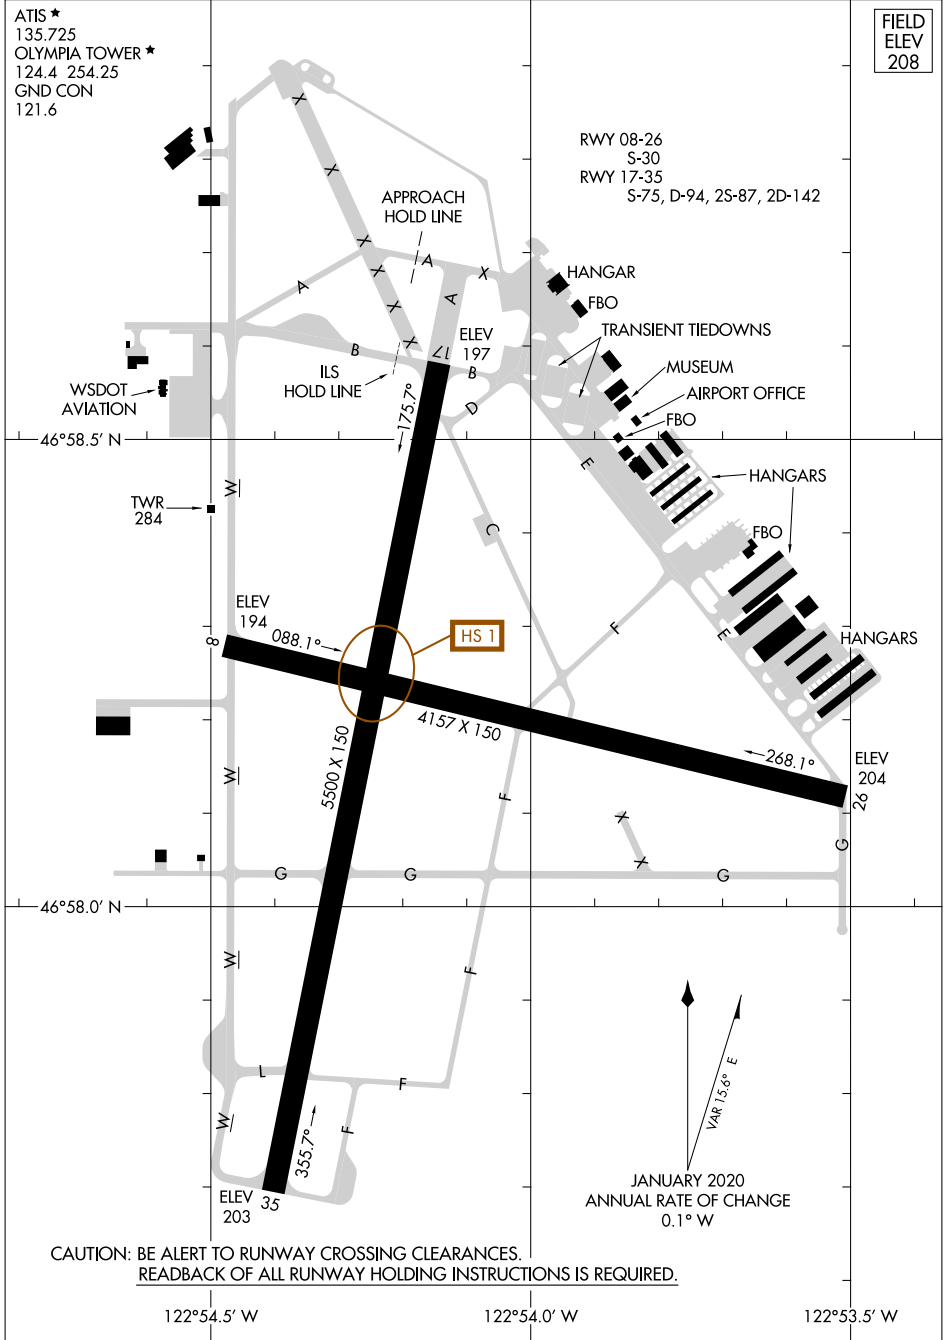

23110

# AIRPORT DIAGRAM

AL-645 (FAA)

OLYMPIA RGNL (OLM)  
OLYMPIA, WASHINGTON

ATIS ★  
135.725  
OLYMPIA TOWER ★  
124.4 254.25  
GND CON  
121.6

FIELD  
ELEV  
208

RWY 08-26  
S-30  
RWY 17-35  
S-75, D-94, 2S-87, 2D-142

CAUTION: BE ALERT TO RUNWAY CROSSING CLEARANCES.  
READBACK OF ALL RUNWAY HOLDING INSTRUCTIONS IS REQUIRED.

NW-1, 11 JUL 2024 to 08 AUG 2024

NW-1, 11 JUL 2024 to 08 AUG 2024

# AIRPORT DIAGRAM

23110

OLYMPIA, WASHINGTON  
OLYMPIA RGNL (OLM)