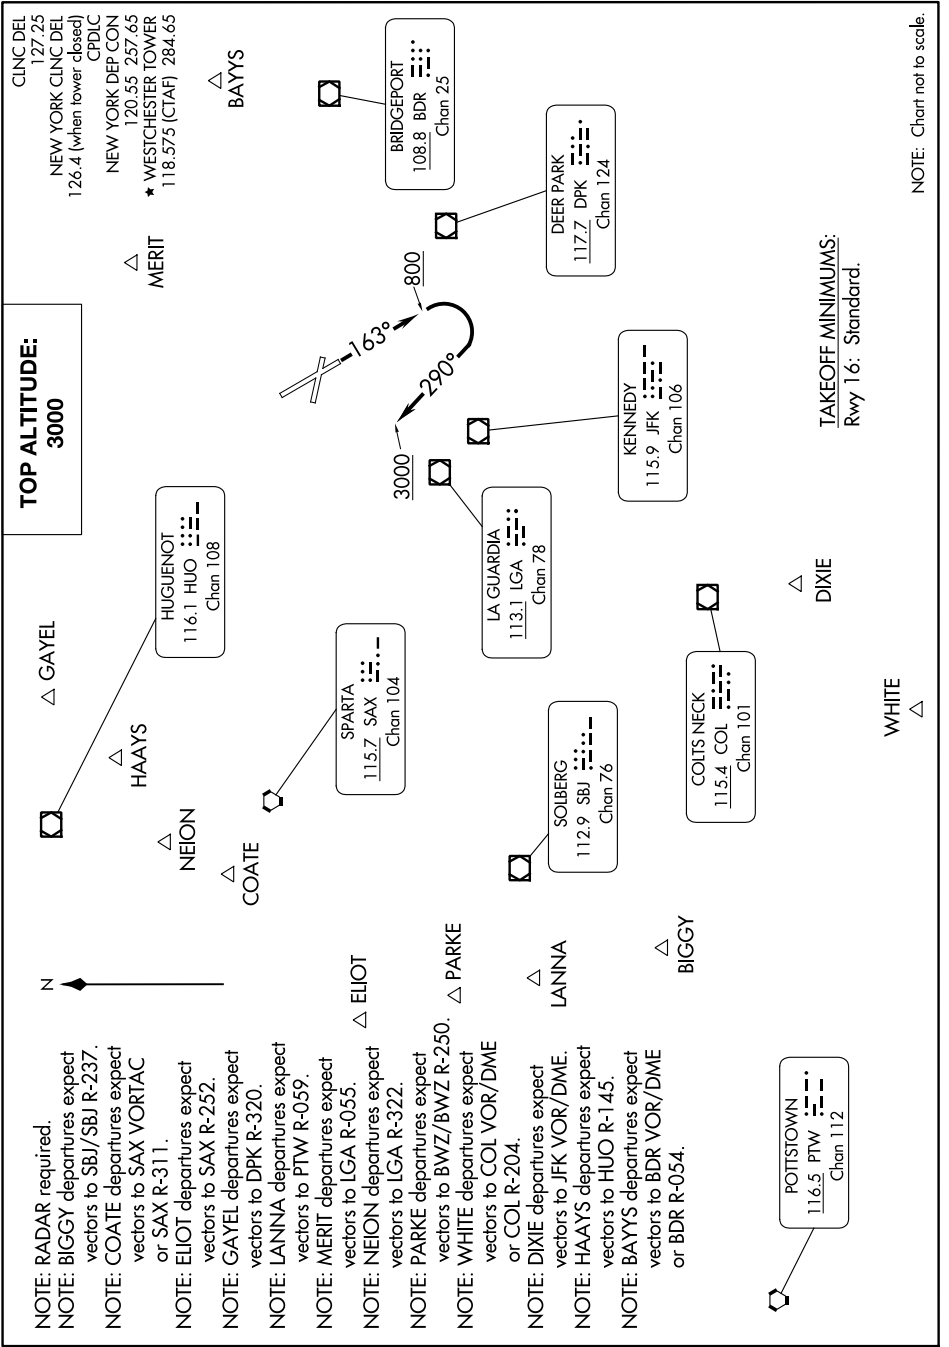

# PROP ONE DEPARTURE

WHITE PLAINS, NEW YORK

NE-2, 11 JUL 2024 to 08 AUG 2024

# PROP ONE DEPARTURE

NE-2, 11 JUL 2024 to 08 AUG 2024