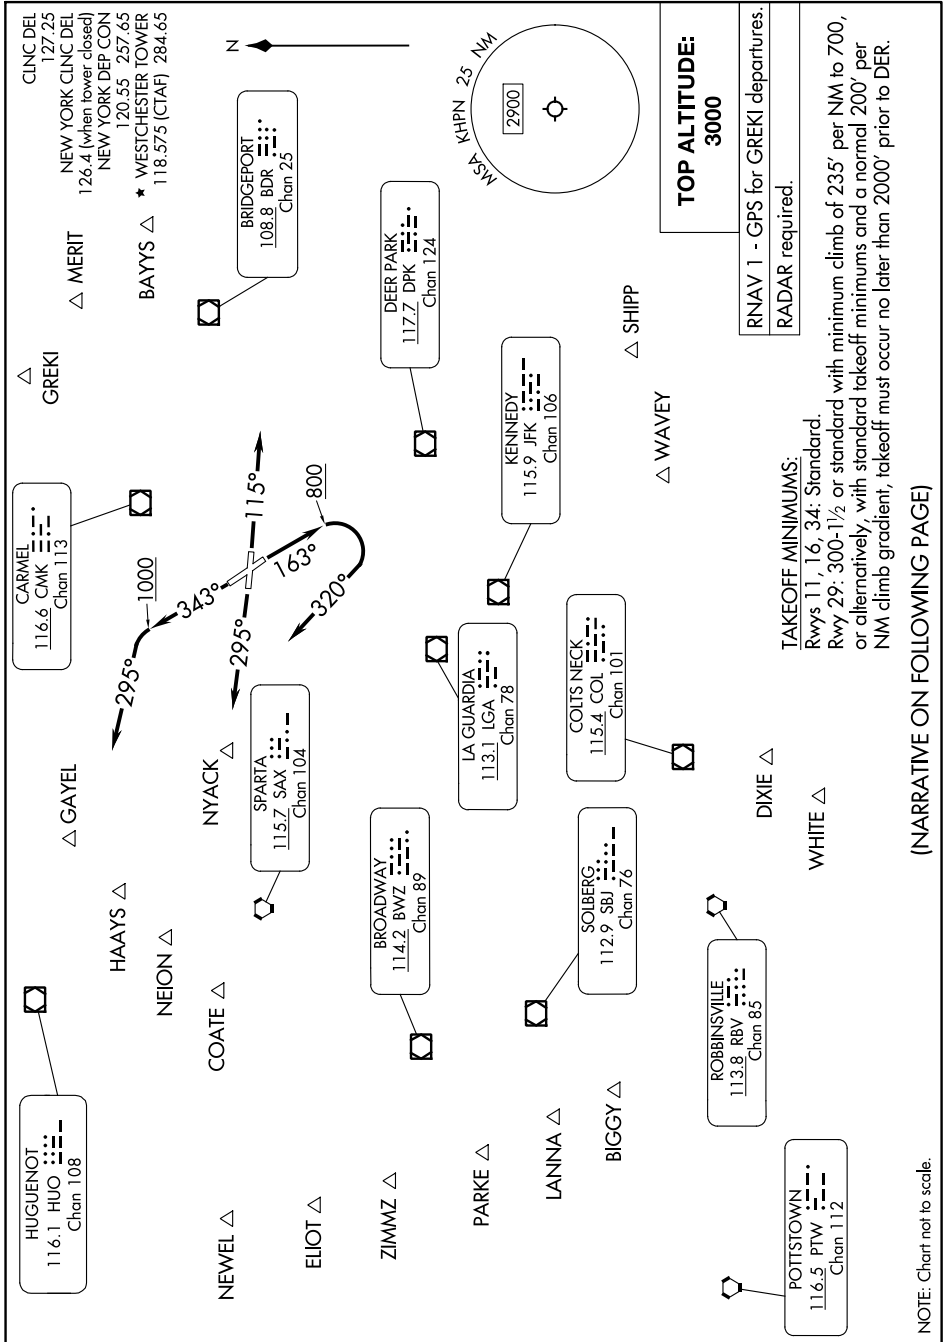

# WESTCHESTER EIGHT DEPARTURE

WHITE PLAINS, NEW YORK

NE-2, 11 JUL 2024 to 08 AUG 2024

(NARRATIVE ON FOLLOWING PAGE)

NOTE: Chart not to scale.

NE-2, 11 JUL 2024 to 08 AUG 2024

# WESTCHESTER EIGHT DEPARTURE