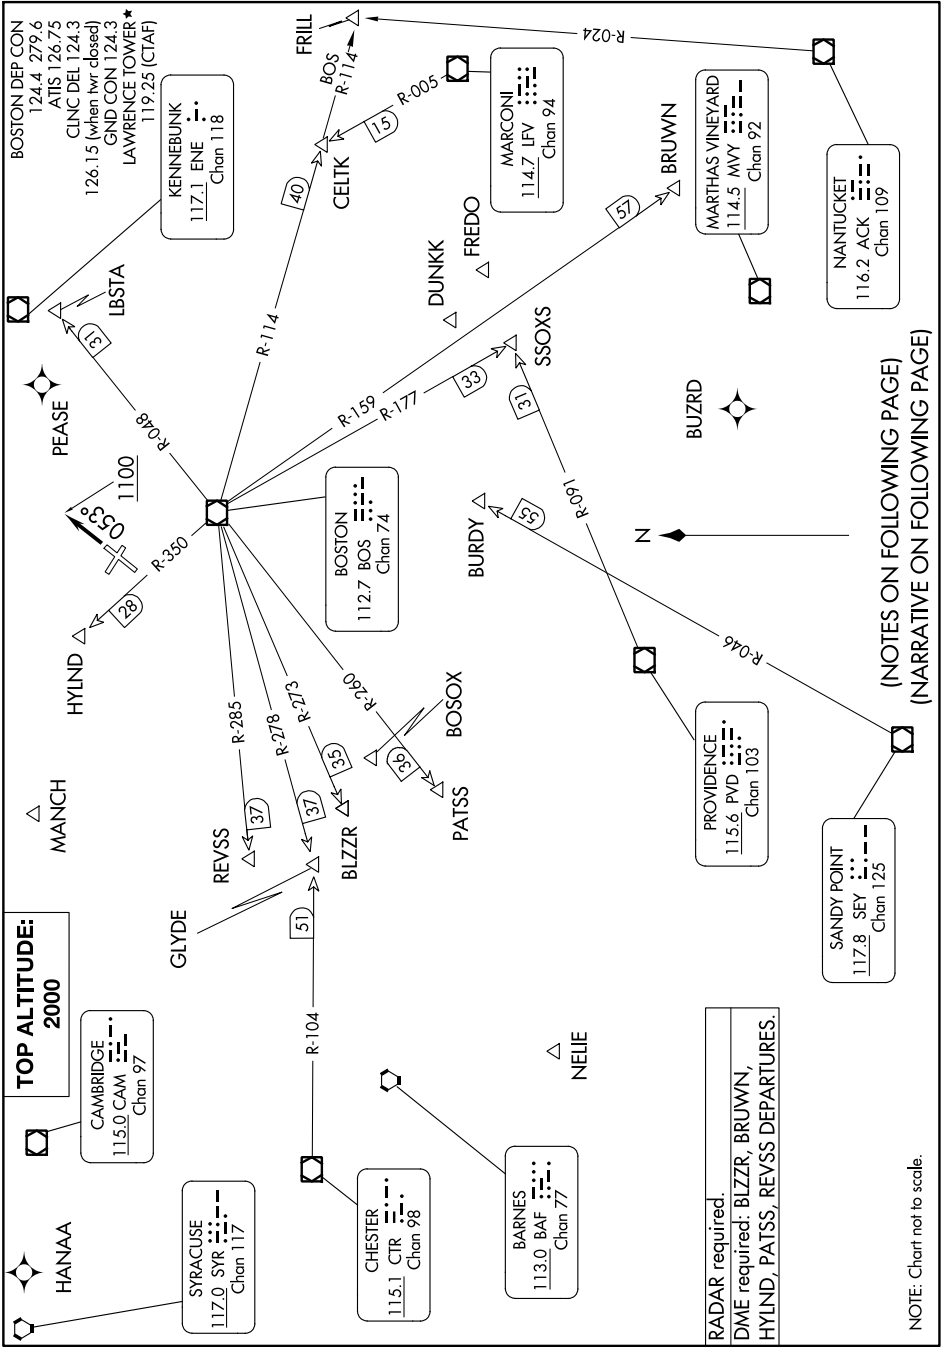

LAWRENCE TWO DEPARTURE

NE-1, 11 JUL 2024 to 08 AUG 2024

LAWRENCE TWO DEPARTURE

NE-1, 11 JUL 2024 to 08 AUG 2024

NOTE: Chart not to scale.