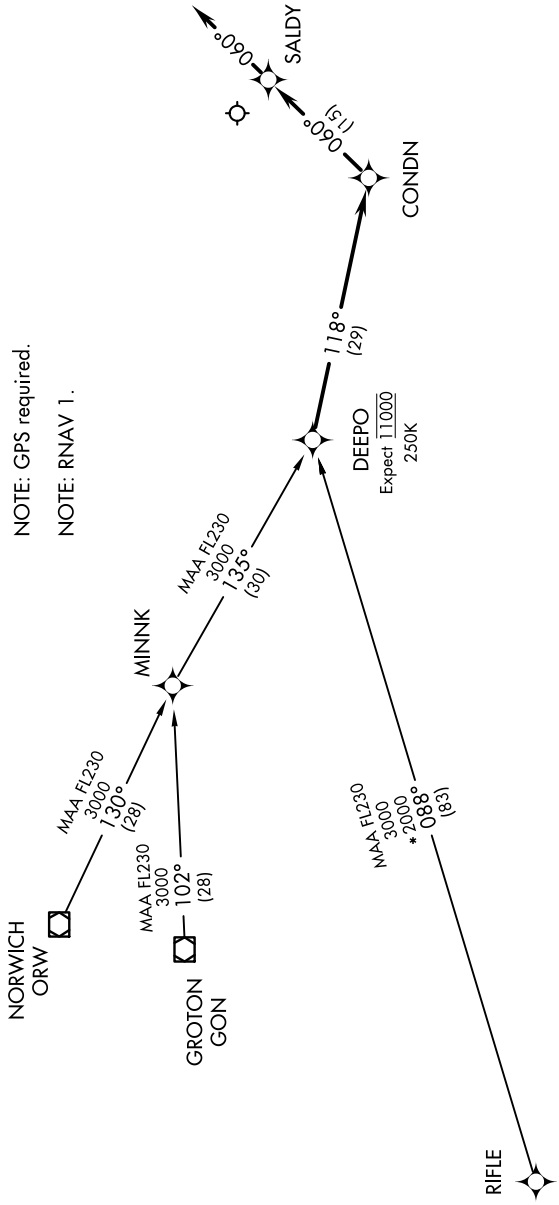

DEEPO ONE ARRIVAL (RNAV)

NE-1, 11 JUL 2024 to 08 AUG 2024

- GROTON TRANSITION (GON.DEEPO1)
- NORWICH TRANSITION (ORW.DEEPO1)
- RIFLE TRANSITION (RIFLE.DEEPO1)

BOSTON APP CON ★
133.75 318.1
ATIS
127.5
NANTUCKET TOWER ★
118.3 (CTAF)

... From DEEPO, via 118° track to CONDN; thence via 060° track to SALDY. Depart SALDY heading 060°, expect radar vectors to final approach course.

NOTE: RADAR required.
NOTE: GPS required.
NOTE: RNAV 1.

NOTE: Chart not to scale.

NE-1, 11 JUL 2024 to 08 AUG 2024

DEEPO ONE ARRIVAL (RNAV)

(DEEPO.DEEPO1) 10JUN04