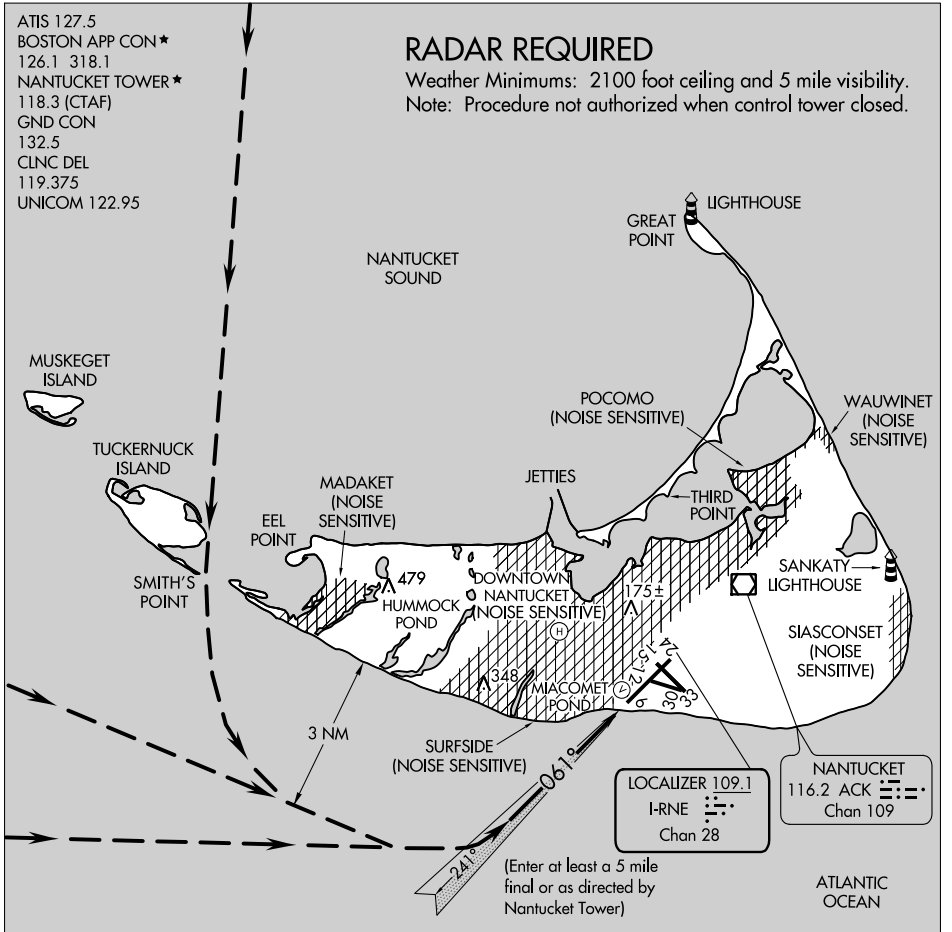

ATIS 127.5
 BOSTON APP CON ★
 126.1 318.1
 NANTUCKET TOWER ★
 118.3 (CTAF)
 GND CON
 132.5
 CLNC DEL
 119.375
 UNICOM 122.95

RADAR REQUIRED

Weather Minimums: 2100 foot ceiling and 5 mile visibility.
 Note: Procedure not authorized when control tower closed.

NE-1, 11 JUL 2024 to 08 AUG 2024

NE-1, 11 JUL 2024 to 08 AUG 2024

1 NM	2	3	4	5	6	7	8	9	10	11	12	13	14	15
------	---	---	---	---	---	---	---	---	----	----	----	----	----	----