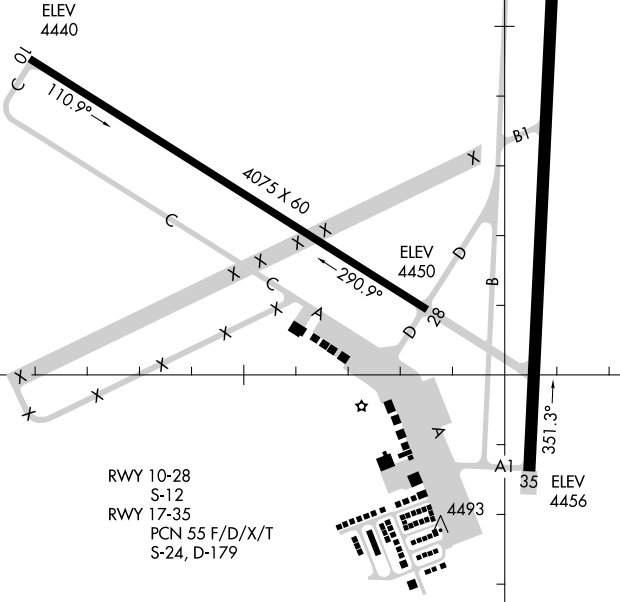

# AIRPORT DIAGRAM

AL-663 (FAA)

LOGAN-CACHE (LGTU)

LOGAN, UTAH

ASOS  
135.275  
CTAF/UNICOM  
122.8

JANUARY 2020  
ANNUAL RATE OF CHANGE  
0.1° W

FIELD  
ELEV  
4457

41°48'N

41°47'N

SW-4, 11 JUL 2024 to 08 AUG 2024

SW-4, 11 JUL 2024 to 08 AUG 2024

111°52'W

111°51'W

RWY 10-28  
S-12  
RWY 17-35  
PCN 55 F/D/X/T  
S-24, D-179