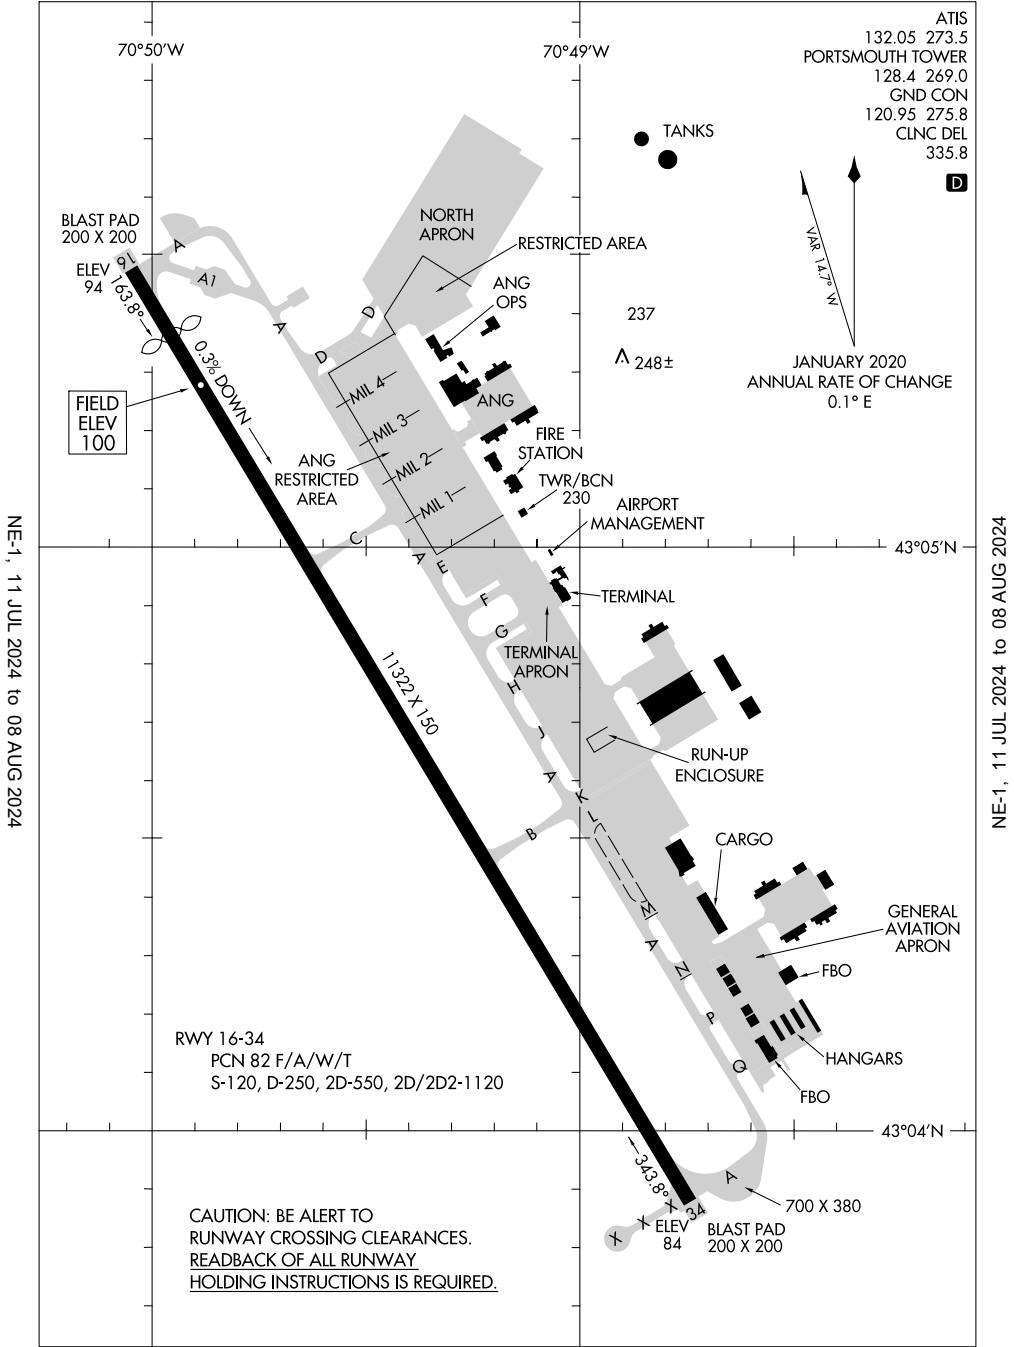

AIRPORT DIAGRAM

AL-678 (FAA)

PORTSMOUTH INTL AT PEASE (PSM)
PORTSMOUTH, NEW HAMPSHIRE

ATIS 132.05 273.5
 PORTSMOUTH TOWER 128.4 269.0
 GND CON 120.95 275.8
 CLNC DEL 335.8

RWY 16-34
 PCN 82 F/A/W/T
 S-120, D-250, 2D-550, 2D/2D2-1120

CAUTION: BE ALERT TO
 RUNWAY CROSSING CLEARANCES.
READEBACK OF ALL RUNWAY
HOLDING INSTRUCTIONS IS REQUIRED.

NE-1, 11 JUL 2024 to 08 AUG 2024

NE-1, 11 JUL 2024 to 08 AUG 2024

AIRPORT DIAGRAM

PORTSMOUTH, NEW HAMPSHIRE
PORTSMOUTH INTL AT PEASE (PSM)