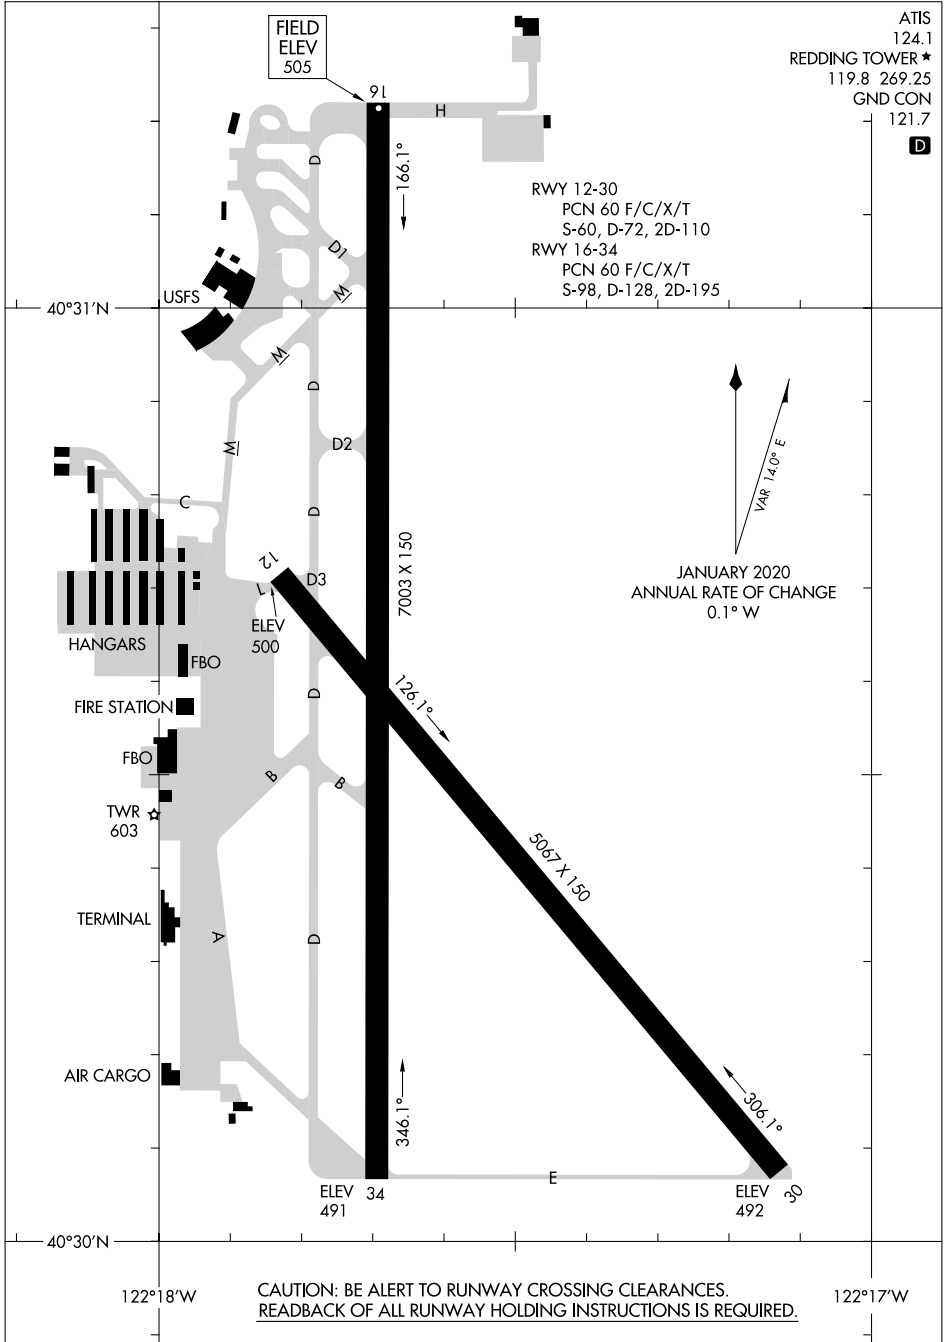

AIRPORT DIAGRAM

AL-688 (FAA)

REDDING RGNL (R.DD)
REDDING, CALIFORNIA

ATIS 124.1
 REDDING TOWER ★ 119.8 269.25
 GND CON 121.7
D

CAUTION: BE ALERT TO RUNWAY CROSSING CLEARANCES.
 READBACK OF ALL RUNWAY HOLDING INSTRUCTIONS IS REQUIRED.

SW-2, 11 JUL 2024 to 08 AUG 2024

SW-2, 11 JUL 2024 to 08 AUG 2024

AIRPORT DIAGRAM

REDDING, CALIFORNIA
REDDING RGNL (R.DD)