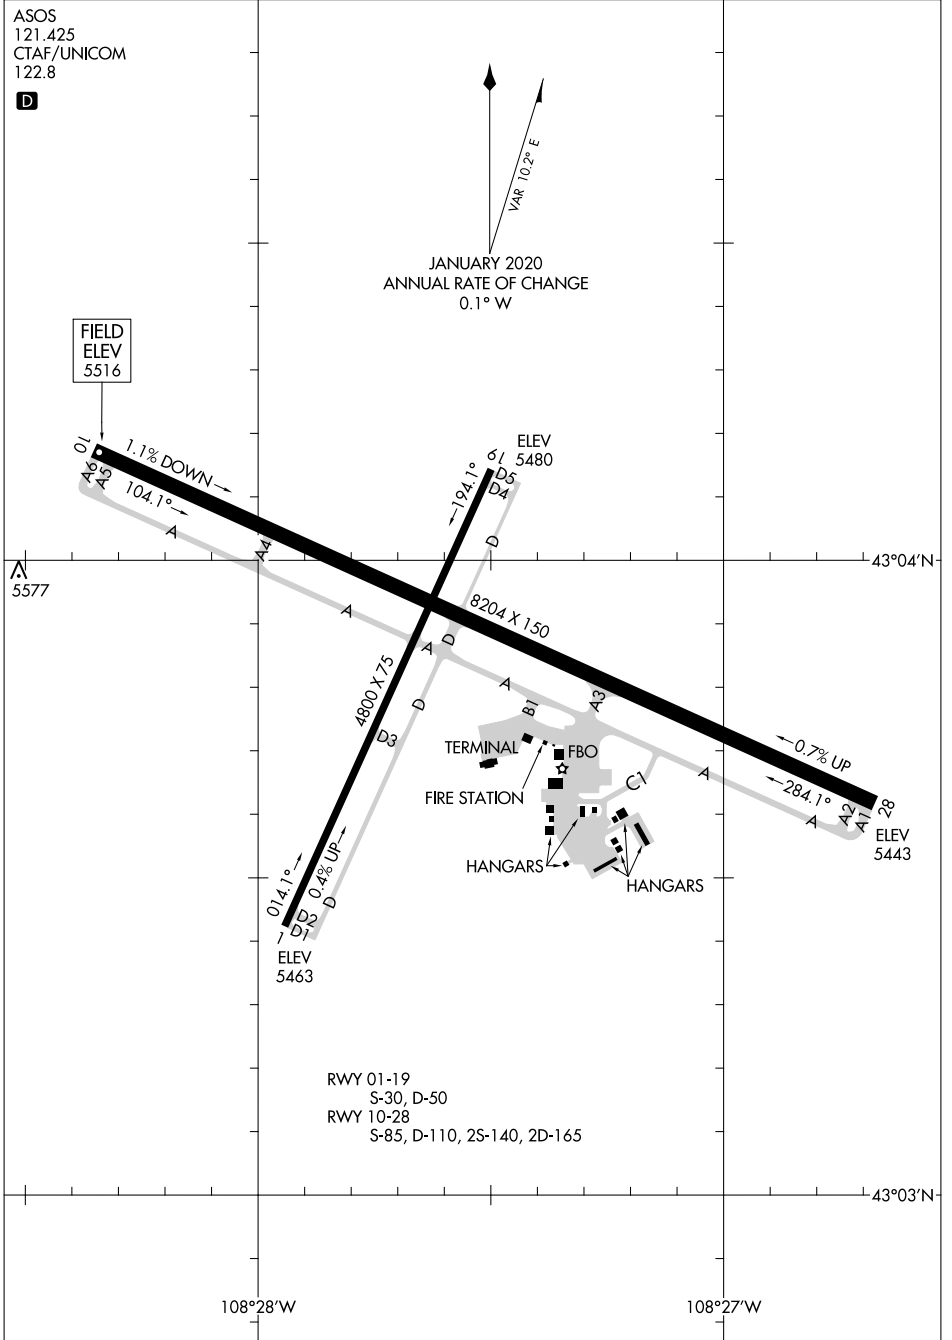

20310

AIRPORT DIAGRAM

CENTRAL WYOMING RGNL (RIW)
RIVERTON, WYOMING

AL-691 (FAA)

ASOS
121.425
CTAF/UNICOM
122.8

D

NW-1, 11 JUL 2024 to 08 AUG 2024

NW-1, 11 JUL 2024 to 08 AUG 2024

AIRPORT DIAGRAM

RIVERTON, WYOMING
CENTRAL WYOMING RGNL (RIW)

20310