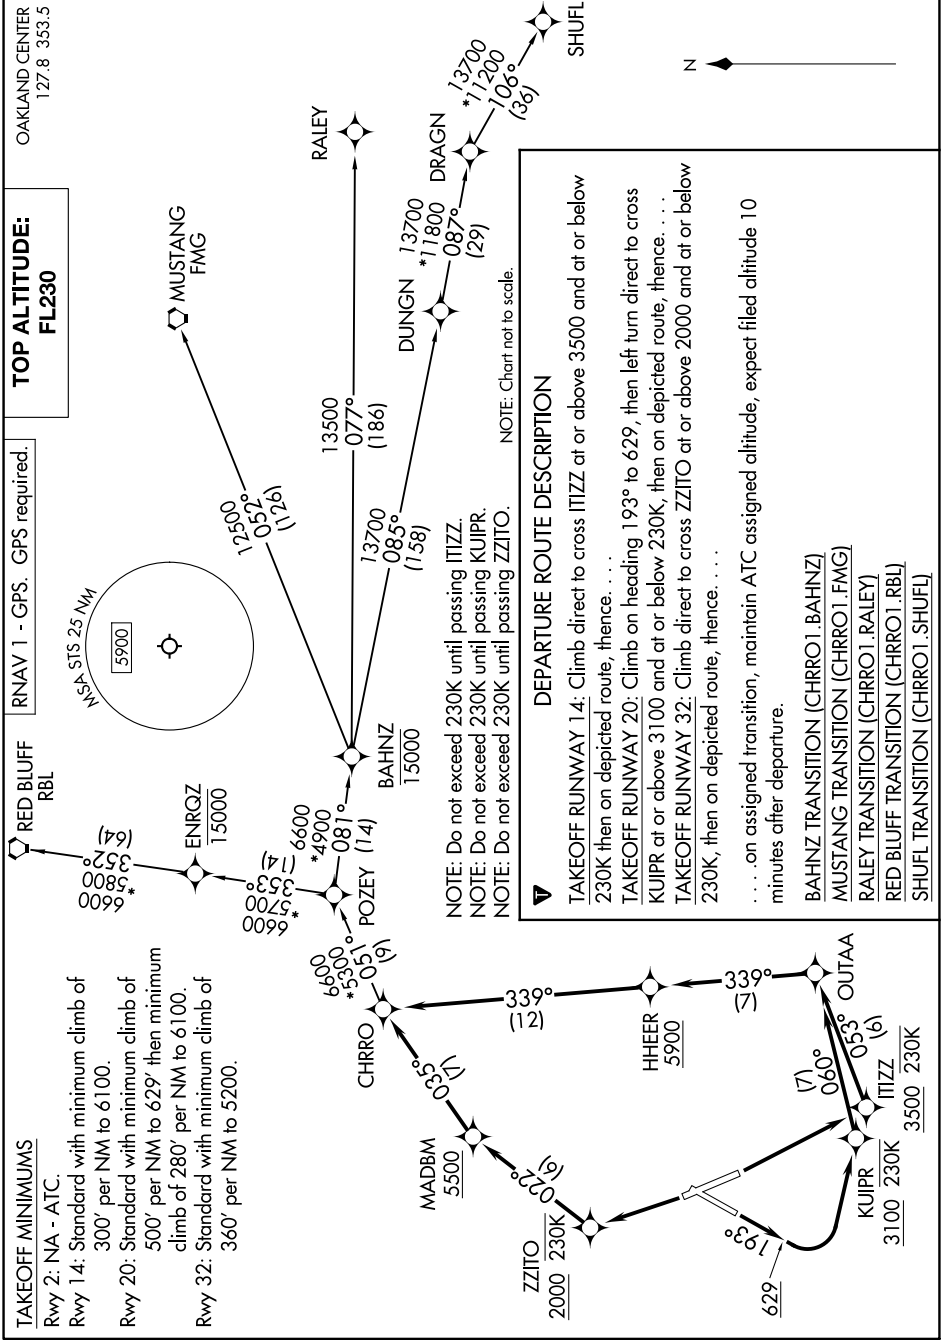

# CHRRO ONE DEPARTURE (RNAV)

SW-2, 11 JUL 2024 to 08 AUG 2024

SW-2, 11 JUL 2024 to 08 AUG 2024