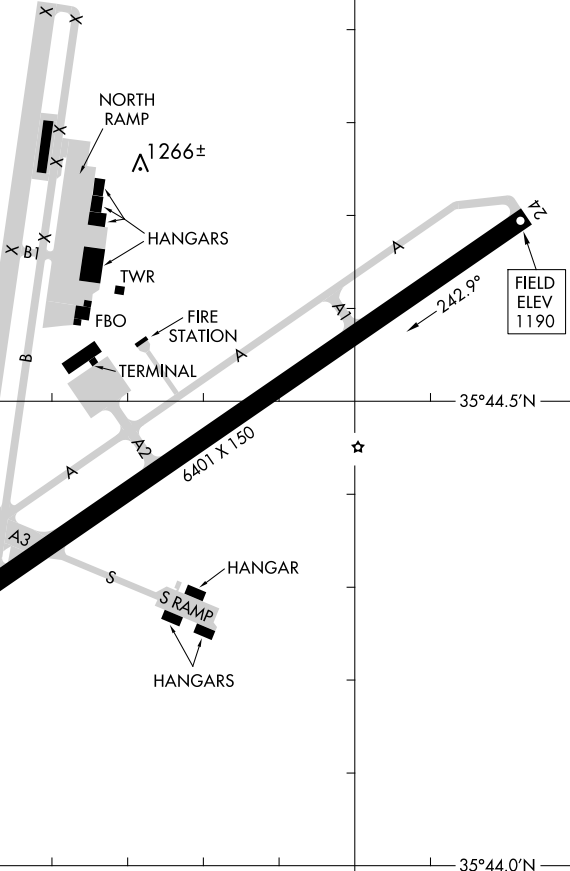

24193

AIRPORT DIAGRAM

AL-706 (FAA)

HICKORY RGNL (HKY)
HICKORY, NORTH CAROLINA

ASOS
118.325
HICKORY TOWER ★
128.15
GND CON
121.7
CLNC DEL
121.7

81°23.5'W

81°23.0'W

35°45.0'N

D

VAR 7.5° W
JANUARY 2020
ANNUAL RATE OF CHANGE
0.0° W

SE-2, 11 JUL 2024 to 08 AUG 2024

SE-2, 11 JUL 2024 to 08 AUG 2024

RWY 06-24
PCN 56 F/C/W/T
S-120, D-198, 2D-321, 2D/2D2-766

CAUTION: BE ALERT TO RUNWAY CROSSING CLEARANCES.
READBACK OF ALL RUNWAY HOLDING INSTRUCTIONS
IS REQUIRED.

AIRPORT DIAGRAM

24193

HICKORY, NORTH CAROLINA
HICKORY RGNL (HKY)