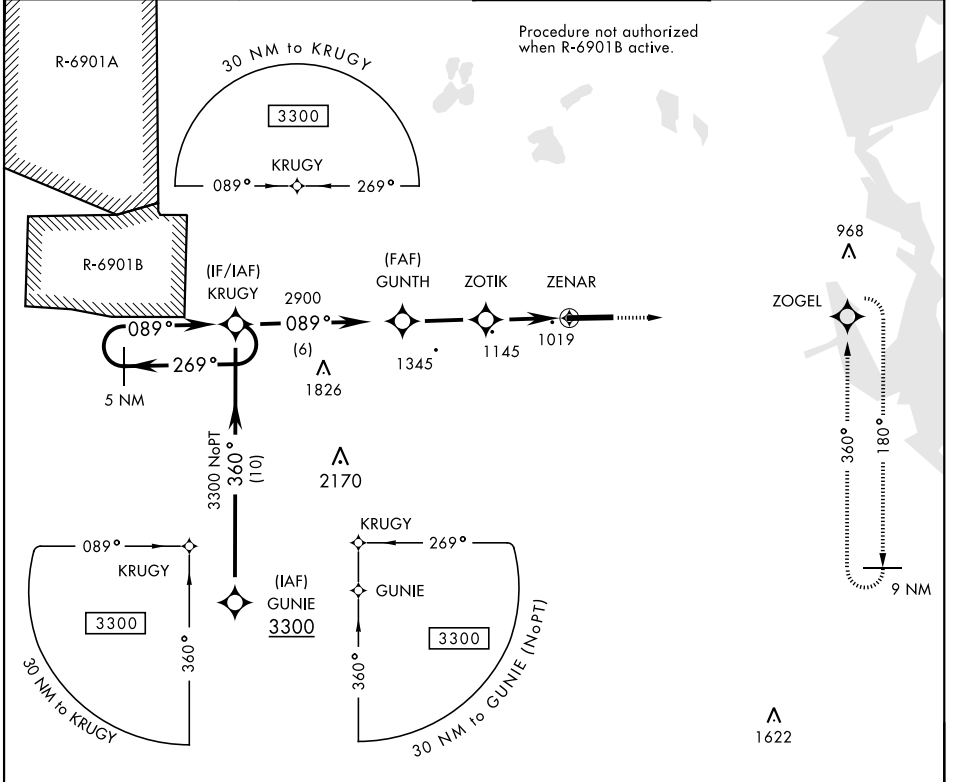

CAMP DOUGLAS, WISCONSIN

RNAV (GPS) RWY 9

APCH CRS	Rwy Idg	9000
089°	THRE	912
	Arpt Elev	912

AL-714 [USAF]

VOLK FLD (KVOK)

RNAV 1 - GPS required. DME/DME RNP-0.3 NA.	MALSRL A5	MISSED APPROACH: Climb to 4000 direct ZOGEL and hold, continue climb-in-hold to 4000.
--	--------------	---

ATIS 134.35 257.85	APP CON 135.25 244.875	TOWER ★ 127.5 (CTAF) 239.25	GND CON 121.9 275.8
-----------------------	---------------------------	--------------------------------	------------------------

EMERG SAFE ALT 100 NM 4200

CATEGORY	A	B	C	D	E
LNAV MDA *	1500-¾ 588 (600-¾)		1500-¼ 588 (600-¼)		
CIRCLING	NOT AUTHORIZED				

HIRL Rwy 9-27

CAMP DOUGLAS, WISCONSIN

43°56'N-90°15'W

VOLK FLD (KVOK)

RNAV (GPS) RWY 9

EC-3, 11 JUL 2024 to 08 AUG 2024

EC-3, 11 JUL 2024 to 08 AUG 2024