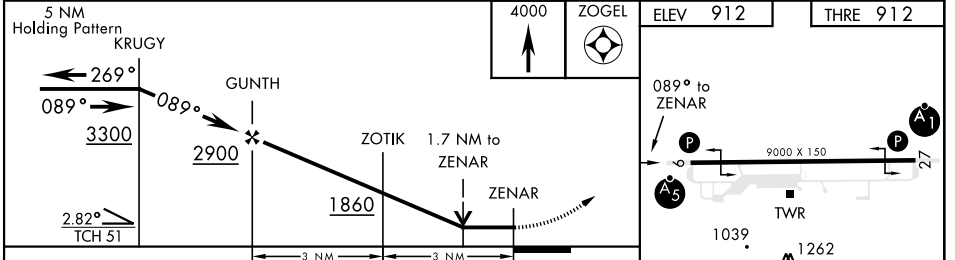

CAMP DOUGLAS, WISCONSIN

RNAV (GPS) RWY 9

APCH CRS	Rwy Idg	9000
089°	THRE	912
	Arpt Elev	912

AL-714 [USAF]

VOLK FLD (KVOK)

RNAV 1 - GPS required. DME/DME RNP-0.3 NA.	MALSRL A5	MISSED APPROACH: Climb to 4000 direct ZOGEL and hold, continue climb-in-hold to 4000.
--	--------------	---

ATIS 134.35 257.85	APP CON 135.25 244.875	TOWER ★ 127.5 (CTAF) 239.25	GND CON 121.9 275.8
-----------------------	---------------------------	--------------------------------	------------------------

EMERG SAFE ALT 100 NM 4200

CATEGORY	A	B	C	D	E
LNAV MDA *	1500-¾ 588 (600-¾)		1500-¼ 588 (600-¼)		
CIRCLING	NOT AUTHORIZED				

HIRL Rwy 9-27

CAMP DOUGLAS, WISCONSIN

43°56'N-90°15'W

VOLK FLD (KVOK)

RNAV (GPS) RWY 9

EC-3, 11 JUL 2024 to 08 AUG 2024