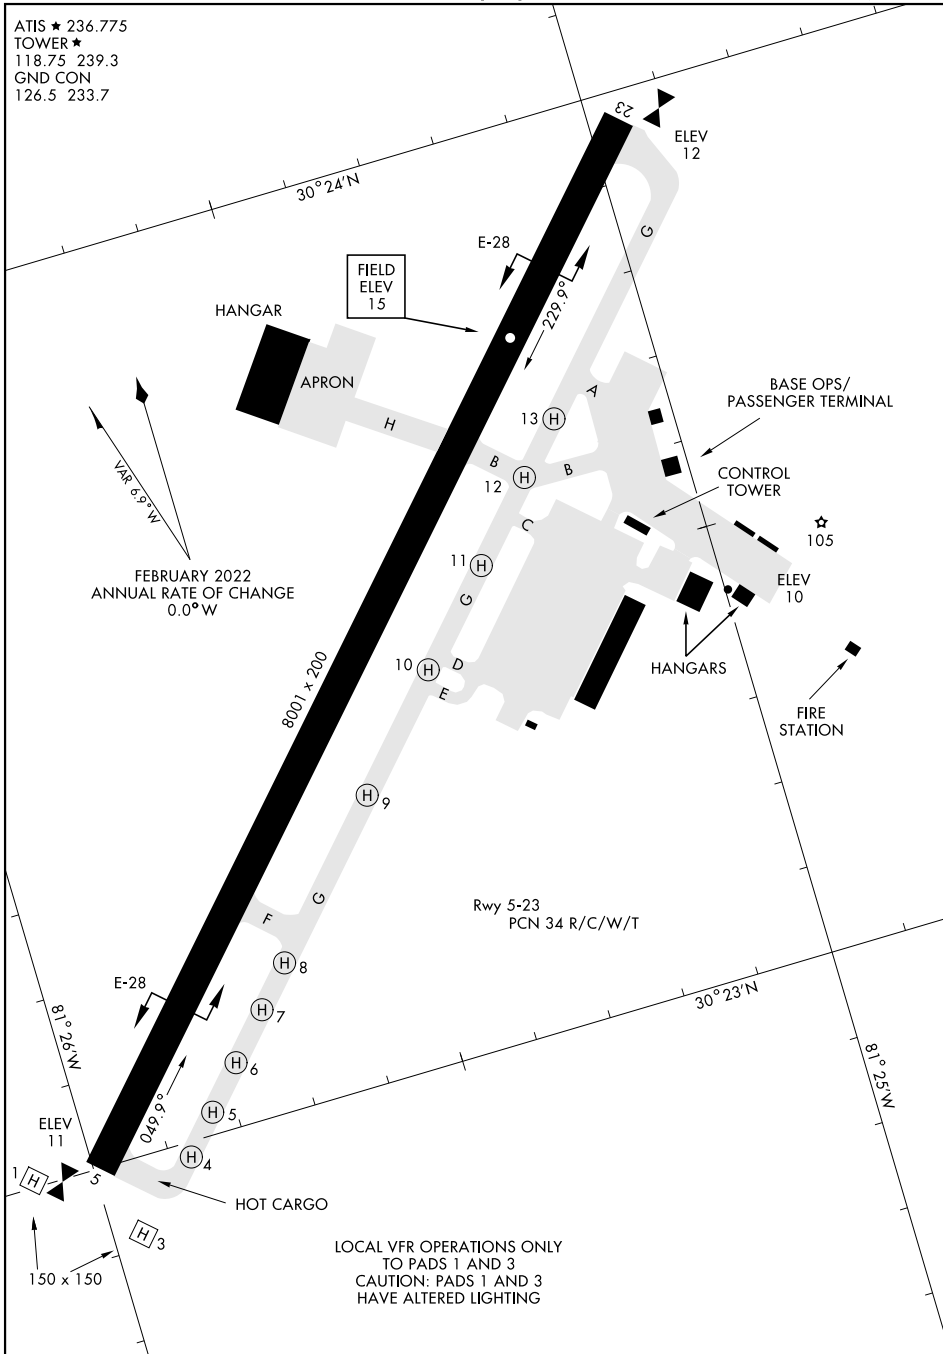

22055

AIRPORT DIAGRAM

MAYPORT NS (ADM DAVID L. MCDONALD FLD) (KNRB)
AL-722 [USN]
MAYPORT, FLORIDA

ATIS ★ 236.775
TOWER ★
118.75 239.3
GND CON
126.5 233.7

SE-3, 11 JUL 2024 to 08 AUG 2024

SE-3, 11 JUL 2024 to 08 AUG 2024

AIRPORT DIAGRAM

MAYPORT, FLORIDA
MAYPORT NS (ADM DAVID L. MCDONALD FLD) (KNRB)