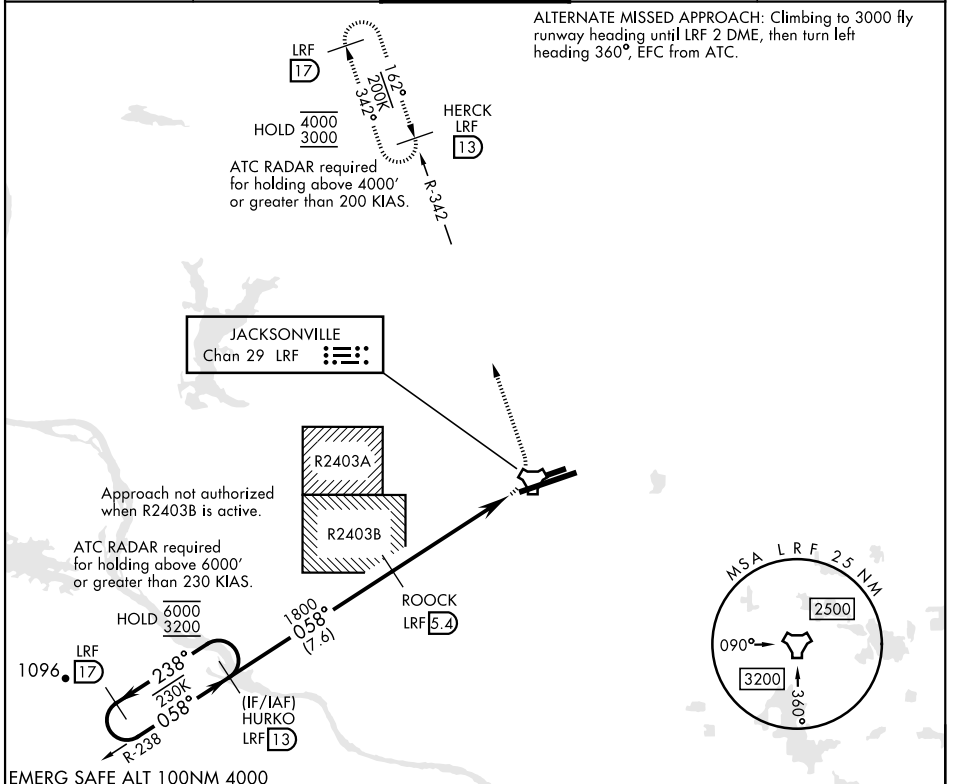

TACAN RWY 07

TACAN LRF Chan 29	APCH CRS 058°	Rwy ldg 12,007 TDZE 310 Arprt Elev 312	[USAF]	LITTLE ROCK AFB (KLRF)
-----------------------------	-------------------------	---	--------	------------------------

▼ * When ALS inop, increase CAT AB RVR to 55, vis to 1 mile; CAT CDE vis to 1/8 miles.
 ** Circling not authorized S of Rwy 07-25.

ALSF-1

MISSED APPROACH: Climbing left turn turn to 3000 to intcp LRF R-342 outbound to HERCK and hold as published.

CATEGORY	A	B	C	D	E
	980-40 670 (700-3/4)	980-1 668 (700-1)	980-1 1/2 668 (700-1 1/2)	1040-2 1/4 728 (800-2 1/4)	1040-2 1/2 728 (800-2 1/2)
S-07*					
** CIRCLING					
ELEV 312 TDZE 310 HIRL Rwy 07-25 TDZL/CL Rwy 25					

SC-1, 11 JUL 2024 to 08 AUG 2024

SC-1, 11 JUL 2024 to 08 AUG 2024

TACAN RWY 07