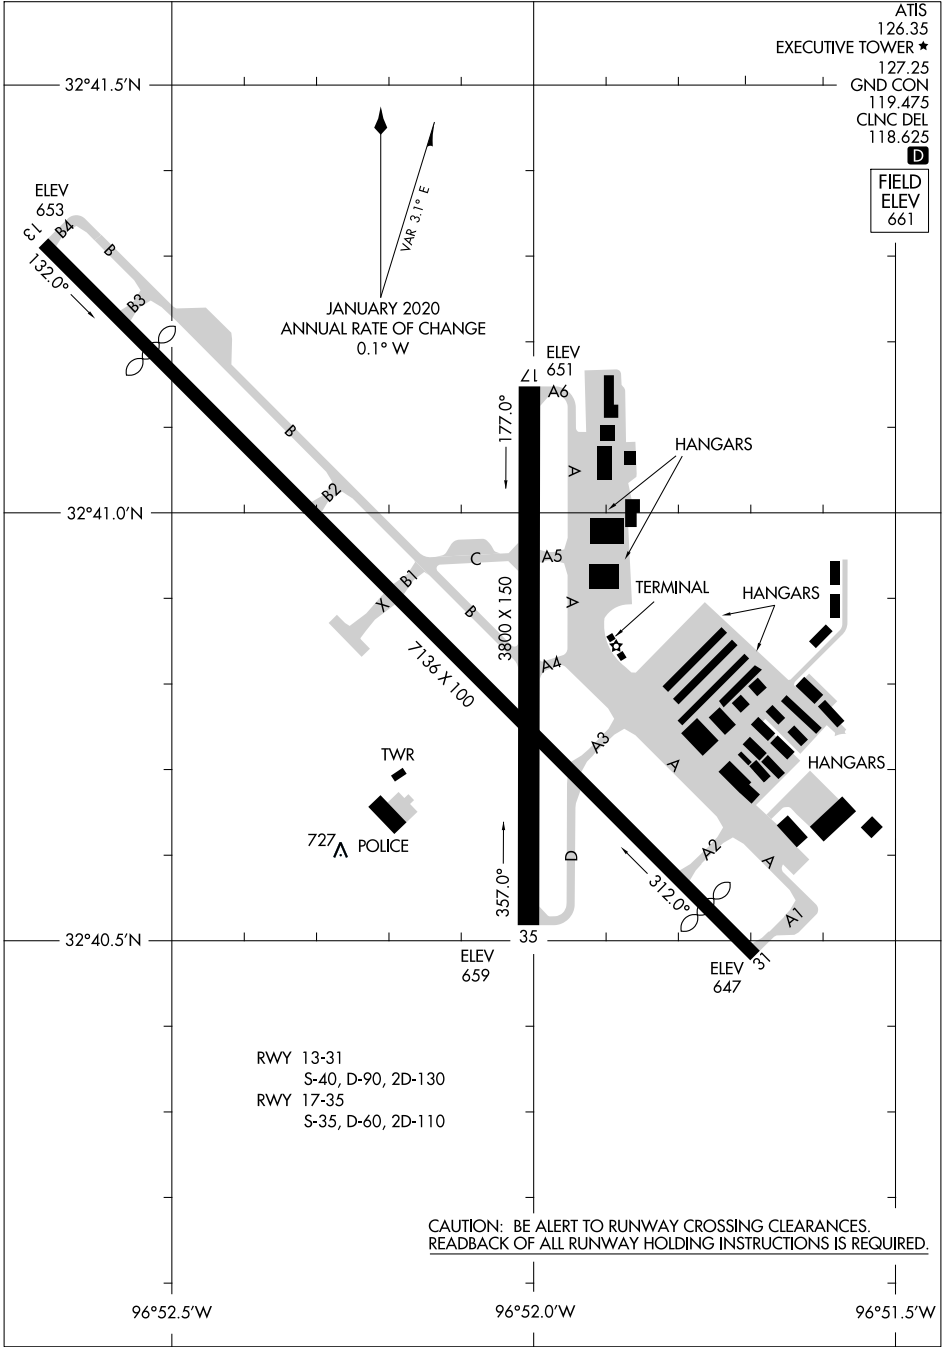

23334

# AIRPORT DIAGRAM

AL-742 (FAA)

DALLAS EXEC (RBD)  
DALLAS, TEXAS

ATIS 126.35  
 EXECUTIVE TOWER ★ 127.25  
 GND CON 119.475  
 CLNC DEL 118.625  
 D

FIELD  
 ELEV  
 661

SC-2, 11 JUL 2024 to 08 AUG 2024

SC-2, 11 JUL 2024 to 08 AUG 2024

# AIRPORT DIAGRAM

23334

DALLAS, TEXAS  
DALLAS EXEC (RBD)