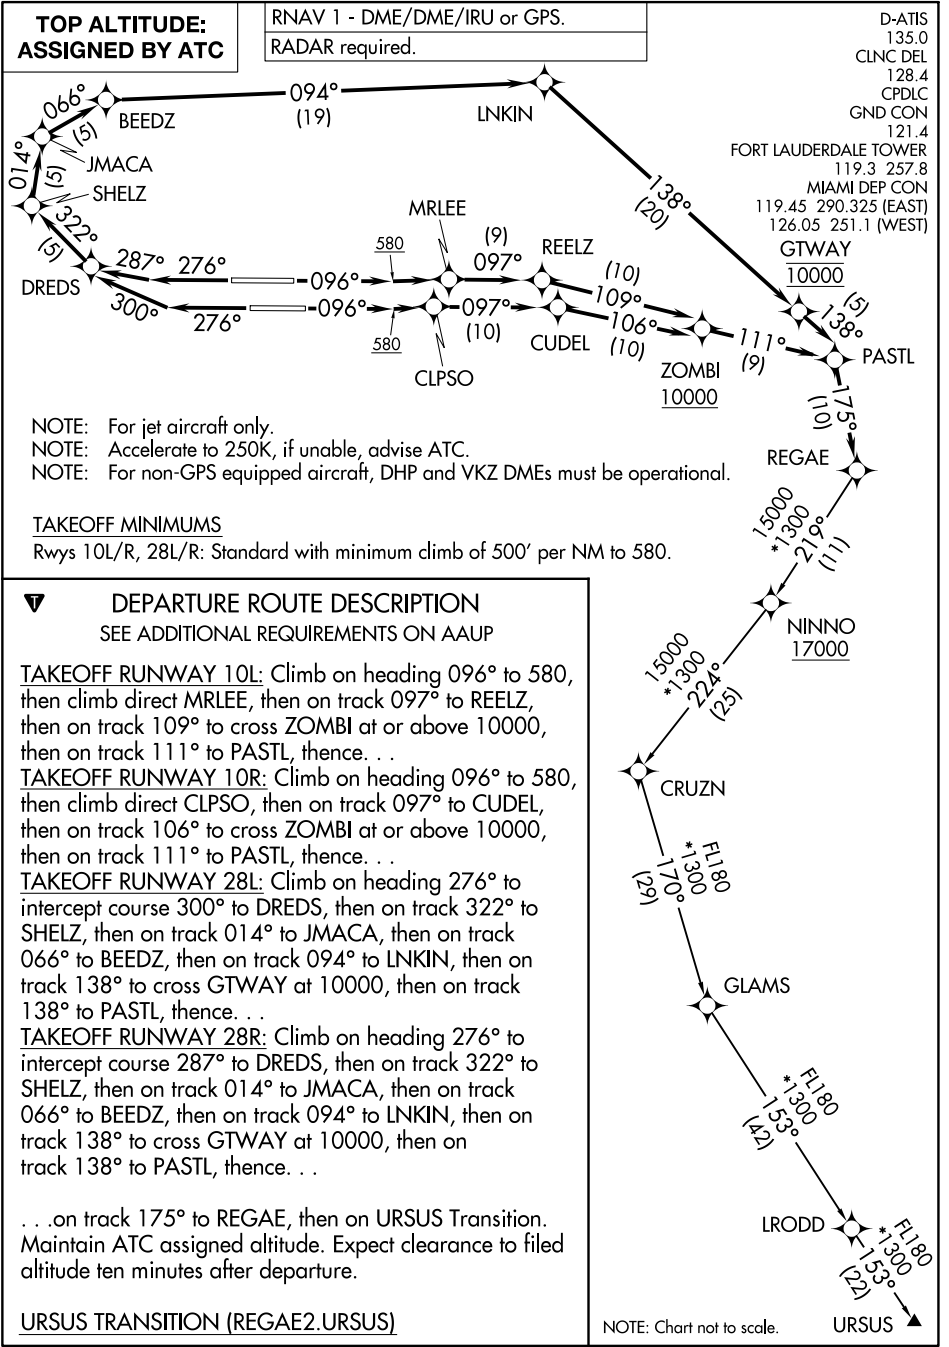

REGAE TWO DEPARTURE (RNAV)

SE-3, 11 JUL 2024 to 08 AUG 2024

SE-3, 11 JUL 2024 to 08 AUG 2024

REGAE TWO DEPARTURE (RNAV)