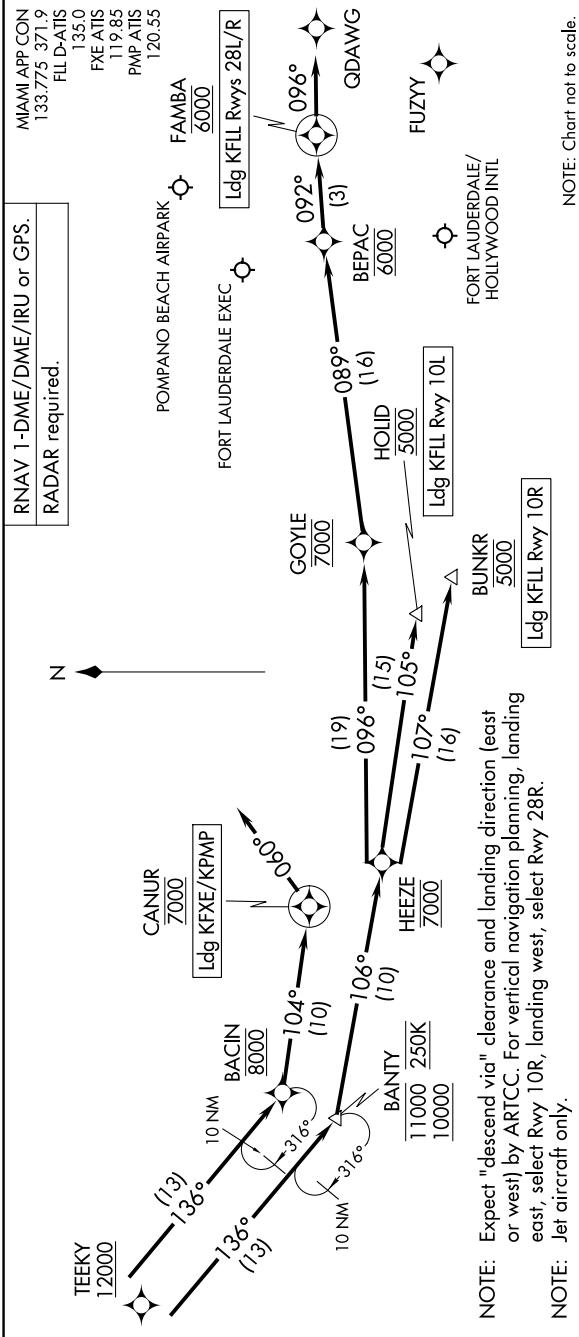

# TEEKY THREE ARRIVAL (RNAV)

Arrival Routes

FORT LAUDERDALE, FLORIDA

SE-3, 11 JUL 2024 to 08 AUG 2024

## ARRIVAL ROUTE DESCRIPTION

- KFL: From TEEKY on track 136° to cross BANTY between 10000 and 11000 and at 250K, then on track 106° to cross HEENZE at 7000.
- LANDING KFL RUNWAY 10L: From HEENZE on track 105° to cross HOLID at 5000. Expect ILS or LOC Rwy 10L approach.
- LANDING KFL RUNWAY 10R: From HEENZE on track 107° to cross BUNKR at 5000. Expect ILS or LOC Rwy 10R approach.
- LANDING KFL RUNWAYS 28L/R: From HEENZE on track 096° to cross GOYLE at 7000, then on track 089° to cross BEPAC at 6000, then on track 092° to cross FAMBA at 6000. Expect RADAR vectors to final approach course.
- LANDING KFEXE/KPMP: From TEEKY on track 136° to cross BACIN at 8000, then on track 104° to cross CANJUR at 7000, then on heading 060°. Expect RADAR vectors to final approach course.

SE-3, 11 JUL 2024 to 08 AUG 2024