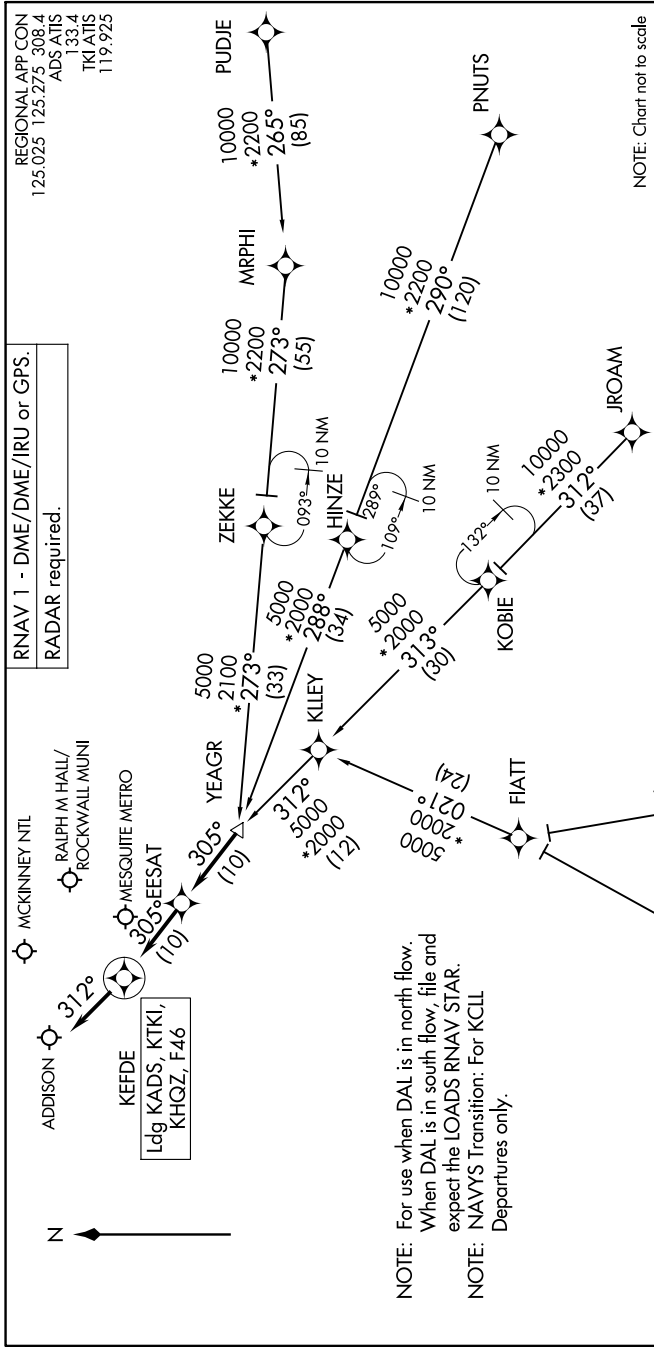

EESAT FOUR ARRIVAL (RNAV)

DALLAS, TEXAS

SC-2, 11 JUL 2024 to 08 AUG 2024

NOTE: Chart not to scale

ARRIVAL ROUTE DESCRIPTION
CHEVE TRANSITION (CHEVE.EESAT4)
JROAM TRANSITION (JROAM.EESAT4)
NAVYS TRANSITION (NAVYS.EESAT4)
PNUITS TRANSITION (PNUITS.EESAT4)
PUDJE TRANSITION (PUDJE.EESAT4)

LANDING ALL AIRPORTS: From YEAGR on track 305° to EESAT, then on track 305° to KEFDE, then on track 312°. Expect RADAR vectors to final approach course.

EESAT FOUR ARRIVAL (RNAV)

DALLAS, TEXAS

SC-2, 11 JUL 2024 to 08 AUG 2024