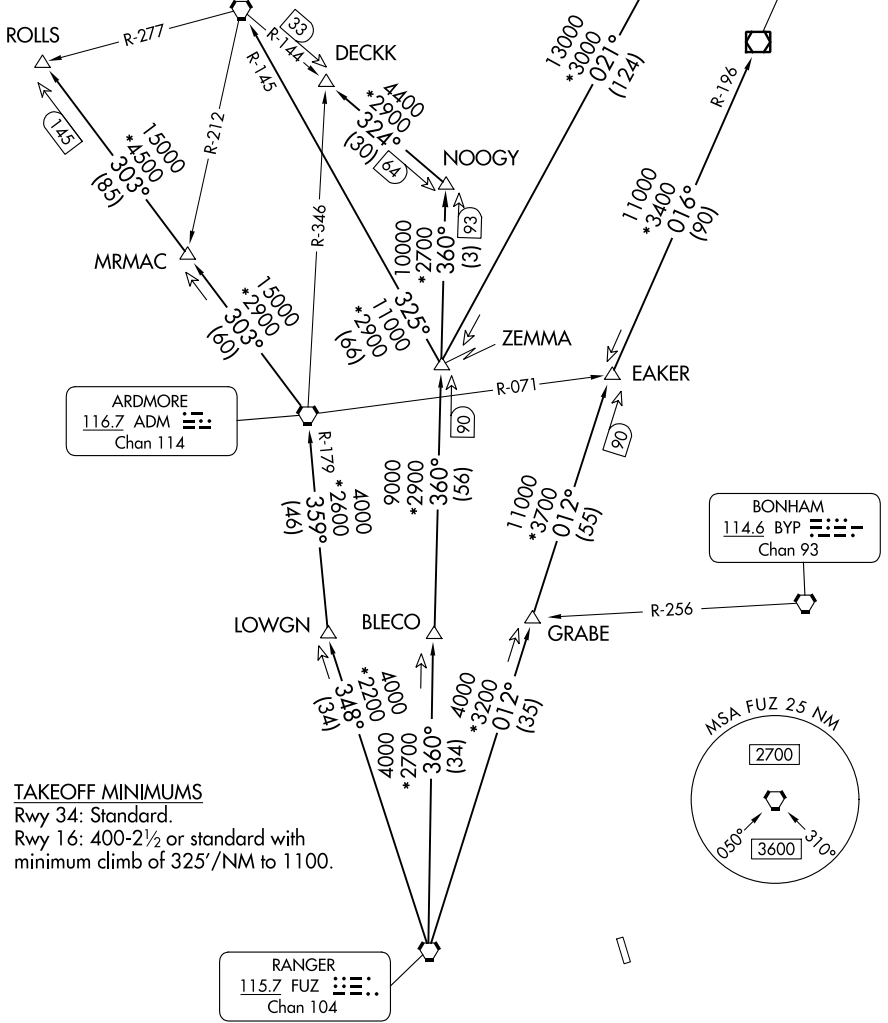

# TEXOMA FIVE DEPARTURE

REGIONAL DEP CON  
 124.3 282.275  
 ATIS  
 133.4  
 CLNC DEL  
 119.55  
 GND CON  
 121.6  
 ADDISON TOWER ★  
 126.0 (CTAF) 239.0

**TOP ALTITUDE:  
 ASSIGNED BY ATC**

TULSA  
 114.4 TUL :...:  
 Chan 91

RADAR and DME required.

WILL ROGERS  
 114.1 IRW :...:  
 Chan 88

OKMULGEE  
 114.9 OKM :...:  
 Chan 96

ARDMORE  
 116.7 ADM :...:  
 Chan 114

BONHAM  
 114.6 BYP :...:  
 Chan 93

RANGER  
 115.7 FUZ :...:  
 Chan 104

SC-2, 11 JUL 2024 to 08 AUG 2024

SC-2, 11 JUL 2024 to 08 AUG 2024

NOTE: Chart not to scale.

(CONTINUED ON FOLLOWING PAGE)

# TEXOMA FIVE DEPARTURE