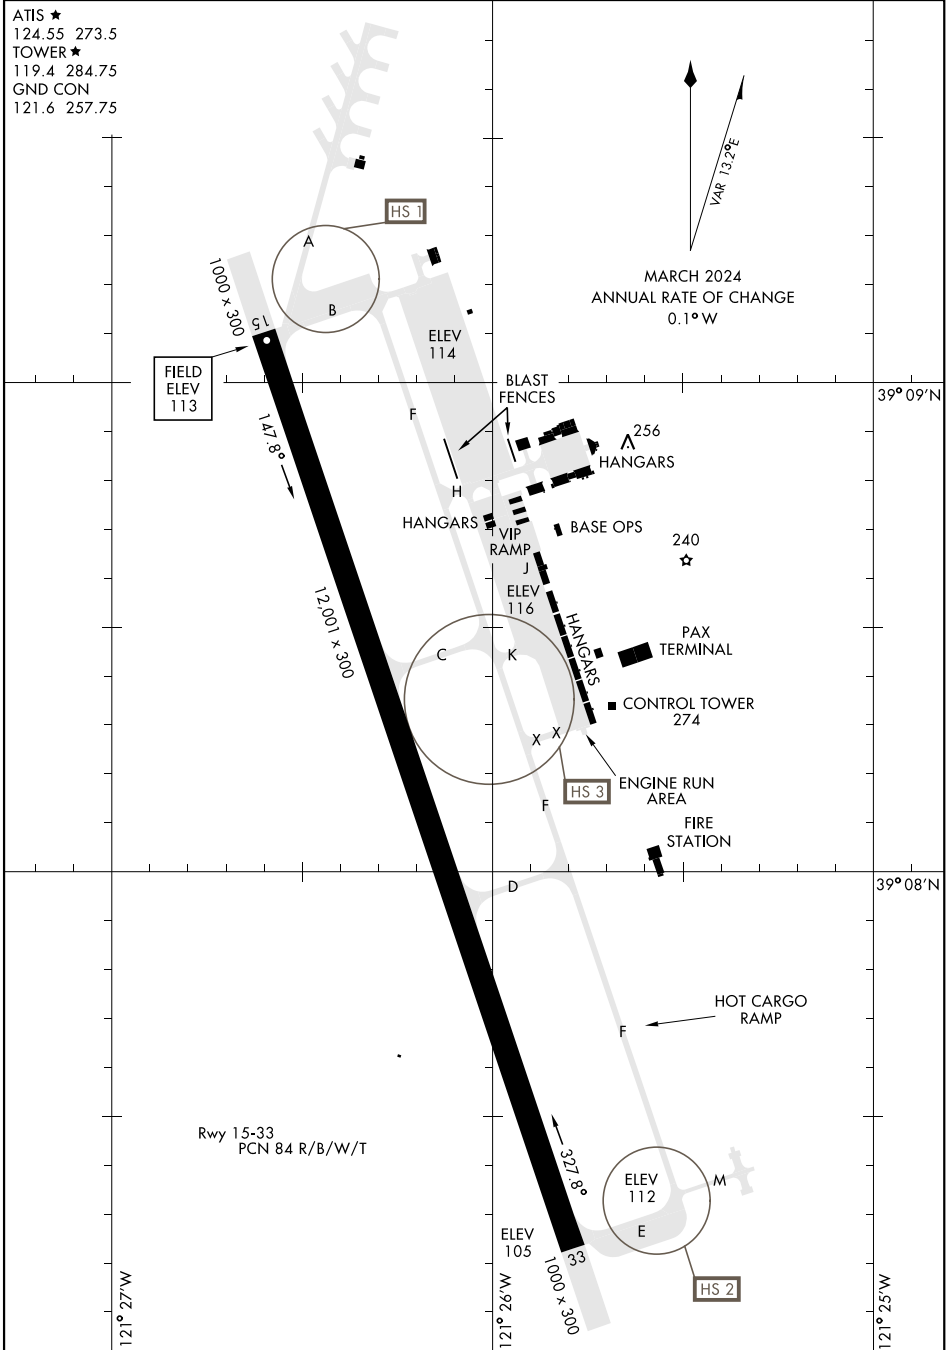

AIRPORT DIAGRAM

[USAF]

BEALE AFB (KBAB)
MARYSVILLE, CALIFORNIA

ATIS ★
124.55 273.5
TOWER ★
119.4 284.75
GND CON
121.6 257.75

VAR 13.2°E
MARCH 2024
ANNUAL RATE OF CHANGE
0.1°W

SW-2, 11 JUL 2024 to 08 AUG 2024

SW-2, 11 JUL 2024 to 08 AUG 2024

AIRPORT DIAGRAM

MARYSVILLE, CALIFORNIA
BEALE AFB (KBAB)