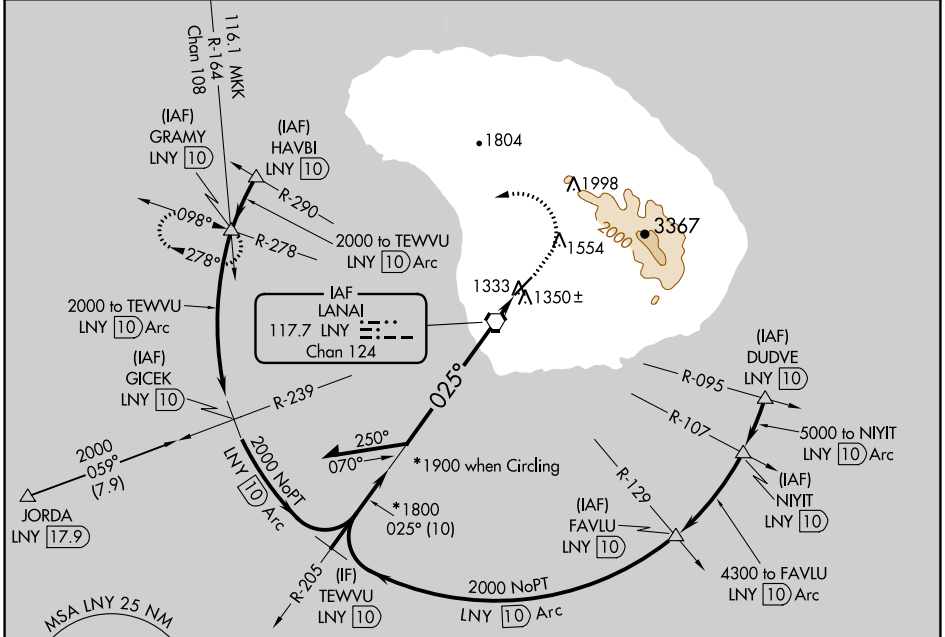

VORTAC LNY 117.7 Chan 124	APP CRS 025°	Rwy Idg TDZE Apt Elev	5000 1307 1308
---	------------------------	-----------------------------	---

VOR or TACAN RWY 3

LANAI (LNY)(PHNY)

▼ Circling Rwy 21 NA at night.

MISSED APPROACH: Climb to 1720 then climbing left turn to 3300 via heading 240° and LNY VORTAC R-278 to GRAMY INT/LNY 10 DME and hold.

AWOS-3P 118.375	HCF CENTER 119.3 307.1	CTAF 122.9
---------------------------	----------------------------------	----------------------

PAC, 11 JUL 2024 to 05 SEP 2024

PAC, 11 JUL 2024 to 05 SEP 2024

ELEV 1308	D TDZE 1307
-----------	--------------------

CATEGORY	A	B	C	D
S-3	1660-1	353 (400-1)		1660-1¼ 353 (400-1¼)
CIRCLING	1840-1 532 (600-1)	1900-1 592 (600-1)	NA	

FAF to MAP 1.2 NM					
Knots	60	90	120	150	180
Min:Sec	1:12	0:48	0:36	0:29	0:24