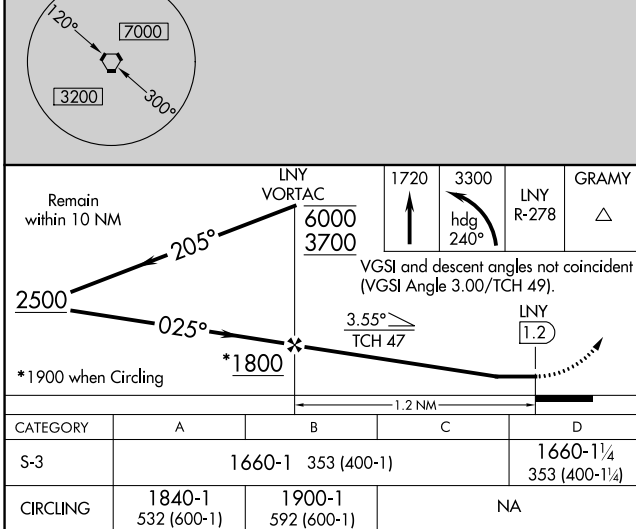

MISSED APPROACH: Climb to 1720 then climbing left turn to 3300 via heading 240° and LNY VORTAC R-278 to GRAMY INT/LNY 10 DME and hold.

AWOS-3P 118.375	HCF CENTER 119.3 307.1	CTAF 122.9
---------------------------	----------------------------------	----------------------

PAC, 11 JUL 2024 to 05 SEP 2024

PAC, 11 JUL 2024 to 05 SEP 2024

ELEV 1308	D TDZE 1307
-----------	--------------------

CATEGORY	A	B	C	D
S-3	1660-1	353 (400-1)		1660-1¼ 353 (400-1¼)
CIRCLING	1840-1 532 (600-1)	1900-1 592 (600-1)	NA	

FAF to MAP 1.2 NM					
Knots	60	90	120	150	180
Min:Sec	1:12	0:48	0:36	0:29	0:24