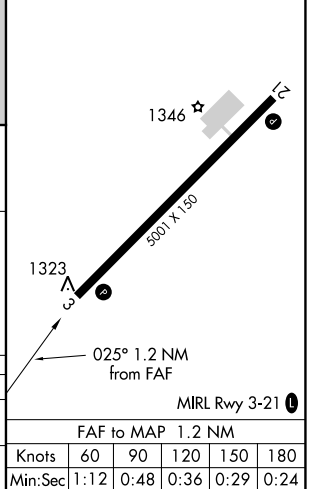

MISSED APPROACH: Climb to 1720 then climbing left turn to 3300 via heading 240° and LNY VORTAC R-278 to GRAMY INT/LNY 10 DME and hold.

AWOS-3P 118.375	HCF CENTER 119.3 307.1	CTAF 122.9
---------------------------	----------------------------------	----------------------

PAC, 11 JUL 2024 to 05 SEP 2024

PAC, 11 JUL 2024 to 05 SEP 2024

ELEV 1308	D TDZE 1307
-----------	--------------------

CATEGORY	A	B	C	D
S-3	1660-1	353 (400-1)		1660-1¼ 353 (400-1¼)
CIRCLING	1840-1 532 (600-1)	1900-1 592 (600-1)	NA	