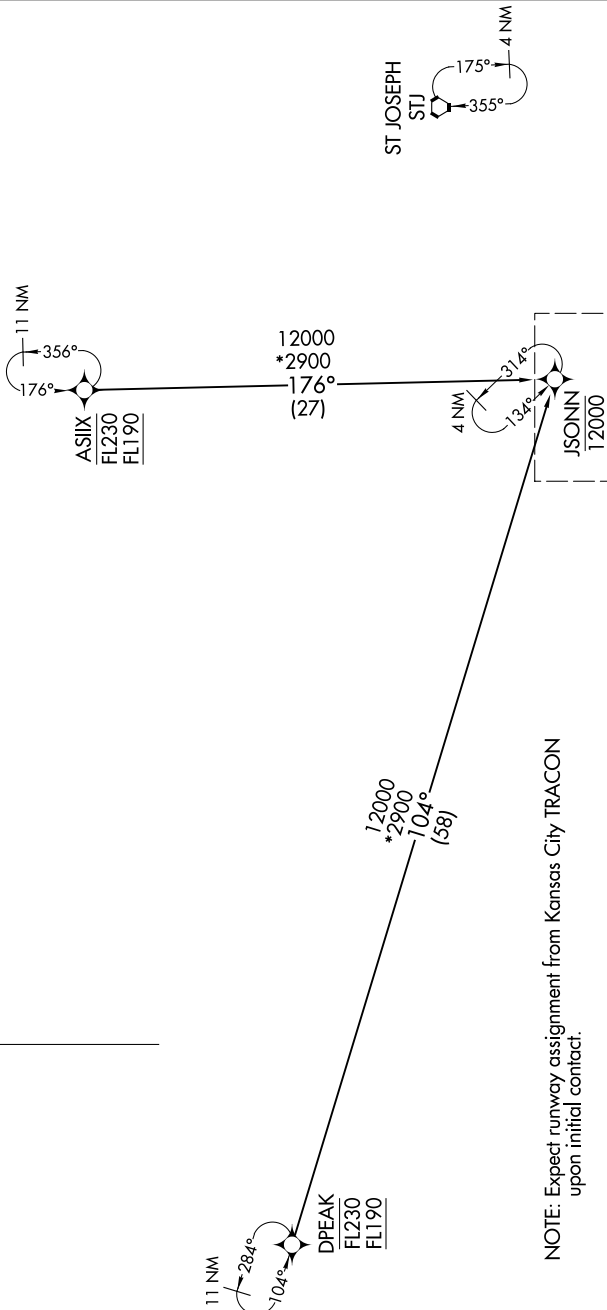

# JSONN FOUR ARRIVAL (RNAV) Transition Routes

NC-3, 11 JUL 2024 to 08 AUG 2024

ASIX TRANSITION (ASIX.JSONN4)  
DPEAK TRANSITION (DPEAK.JSONN4)

RNAV 1 - DME/DME/IRU or GPS.  
RADAR required.

KANSAS CITY APP CON  
120.95 318.1  
D-ATIS  
128.375

See following page for arrival routes

NOTE: Expect runway assignment from Kansas City TRACON upon initial contact.

NOTE: Chart not to scale.

(CONTINUED ON FOLLOWING PAGE)

NC-3, 11 JUL 2024 to 08 AUG 2024