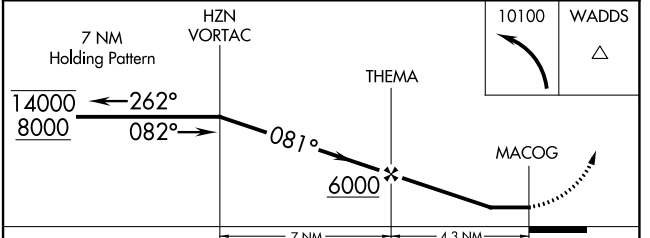

APP CRS 081°	Rwy Idg TDZE Apt Elev	N/A N/A 3966
------------------------	-----------------------------	---

RNAV (GPS)-C

FALLON MUNI (F.LX)

RNP APCH. ▼ Circling NA to Rwys 13 and 31. Circling to Rwy 21 NA at night. When local altimeter not received, use Fallon NAS altimeter setting.		MISSED APPROACH: Climbing left turn to 10100 direct WADDS and hold, continue climb-in-hold 10100.
--	--	---

AWOS-AV 118.25	KNFL ATIS * 370.925	NAVY FALLON APP CON * 120.85 360.2	UNICOM 122.8 (CTAF)
--------------------------	-------------------------------	--	-------------------------------

CATEGORY	A	B	C	D
C CIRCLING	4620-1	654 (700-1)	4620-1¾ 654 (700-1¾)	4620-2 654 (700-2)