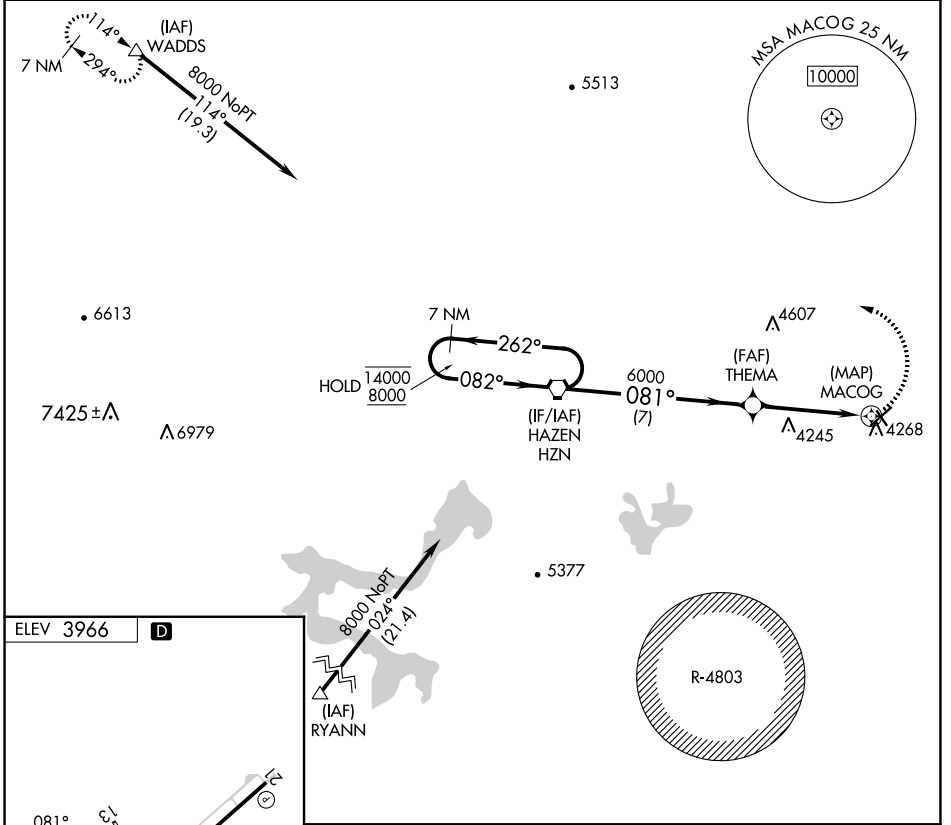

APP CRS 081°	Rwy Idg TDZE Apt Elev	N/A N/A 3966
------------------------	-----------------------------	---

RNAV (GPS)-C

FALLON MUNI (F.LX)

RNP APCH. ▼ Circling NA to Rwys 13 and 31. Circling to Rwy 21 NA at night. When local altimeter not received, use Fallon NAS altimeter setting.		MISSED APPROACH: Climbing left turn to 10100 direct WADDS and hold, continue climb-in-hold 10100.
--	--	---

AWOS-AV 118.25	KNFL ATIS * 370.925	NAVY FALLON APP CON * 120.85 360.2	UNICOM 122.8 (CTAF)
--------------------------	-------------------------------	--	-------------------------------

CATEGORY	A	B	C	D
C CIRCLING	4620-1	654 (700-1)	4620-1¾ 654 (700-1¾)	4620-2 654 (700-2)

SW-4, 11 JUL 2024 to 08 AUG 2024

SW-4, 11 JUL 2024 to 08 AUG 2024