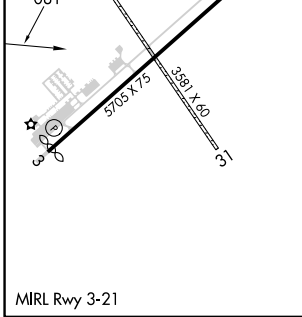

APP CRS 081°	Rwy Idg TDZE Apt Elev	N/A N/A 3966

RNAV (GPS)-C

FALLON MUNI (F.LX)

RNP APCH. ▼ Circling NA to Rwys 13 and 31. Circling to Rwy 21 NA at night. When local altimeter not received, use Fallon NAS altimeter setting.		MISSED APPROACH: Climbing left turn to 10100 direct WADDS and hold, continue climb-in-hold 10100.

AWOS-AV 118.25	KNFL ATIS * 370.925	NAVY FALLON APP CON * 120.85 360.2	UNICOM 122.8 (CTAF)

CATEGORY	A	B	C	D
C CIRCLING	4620-1	654 (700-1)	4620-1¾ 654 (700-1¾)	4620-2 654 (700-2)

SW-4, 11 JUL 2024 to 08 AUG 2024

SW-4, 11 JUL 2024 to 08 AUG 2024