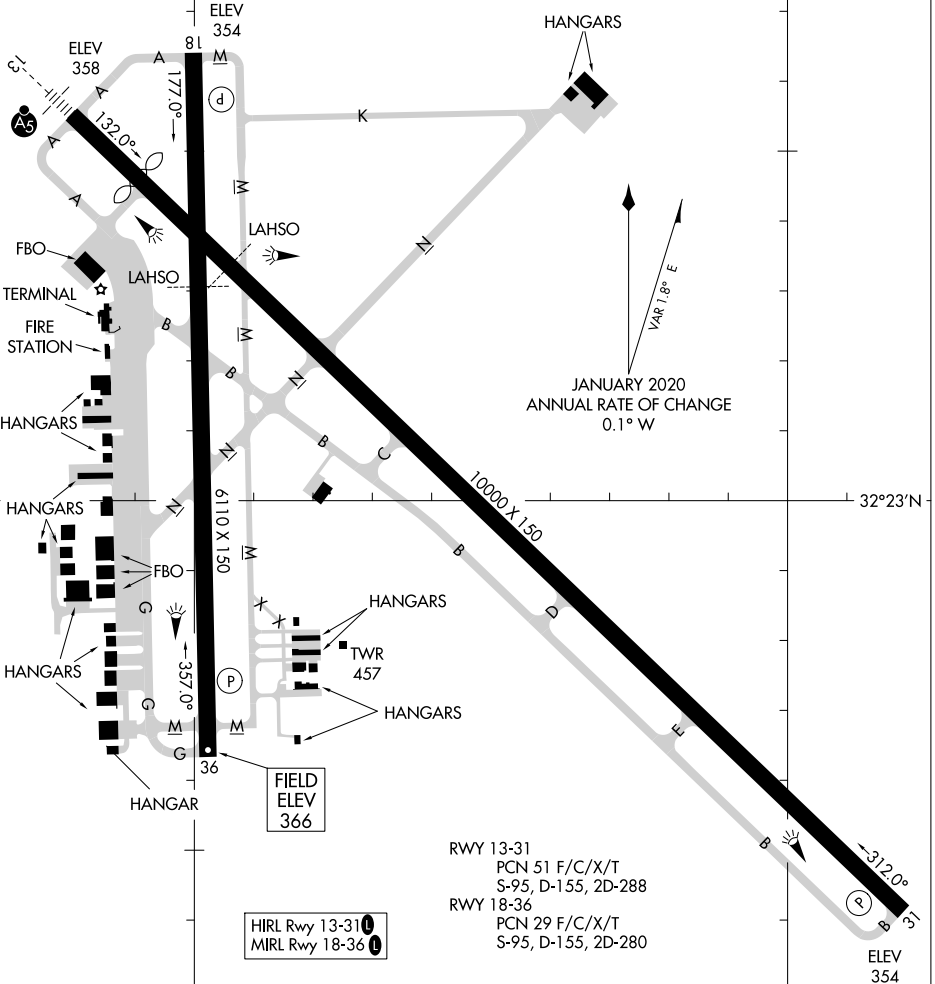

24193

AIRPORT DIAGRAM

AL-807 (FAA)

EAST TEXAS RGNL (GGG)
LONGVIEW, TEXAS

ATIS
119.65
EASTEX TOWER ★
119.2 (CTAF) 377.05
GND CON
121.6

94°43'W

94°42'W

32°24'N

SC-2, 11 JUL 2024 to 08 AUG 2024

SC-2, 11 JUL 2024 to 08 AUG 2024

CAUTION: BE ALERT TO RUNWAY CROSSING CLEARANCES.
READBACK OF ALL RUNWAY HOLDING INSTRUCTIONS IS REQUIRED.

AIRPORT DIAGRAM

24193

LONGVIEW, TEXAS
EAST TEXAS RGNL (GGG)