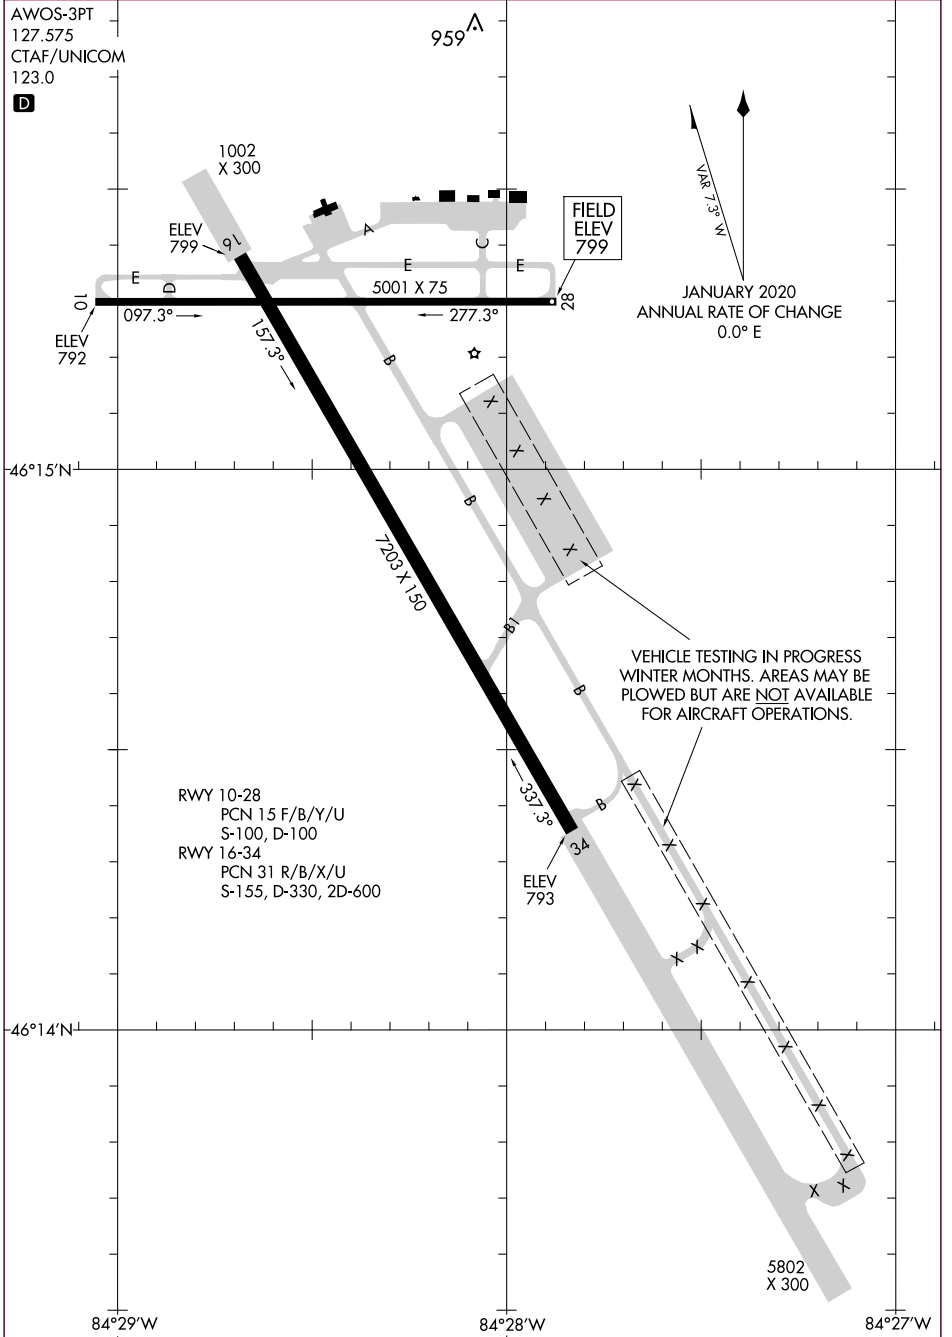

22027

AIRPORT DIAGRAM

CHIPPEWA COUNTY INTL (CIU)
SAULT STE MARIE, MICHIGAN

AL-810 (FAA)

AWOS-3PT
127.575
CTAF/UNICOM
123.0

EC-1, 11 JUL 2024 to 08 AUG 2024

EC-1, 11 JUL 2024 to 08 AUG 2024

AIRPORT DIAGRAM
22027

SAULT STE MARIE, MICHIGAN
CHIPPEWA COUNTY INTL (CIU)