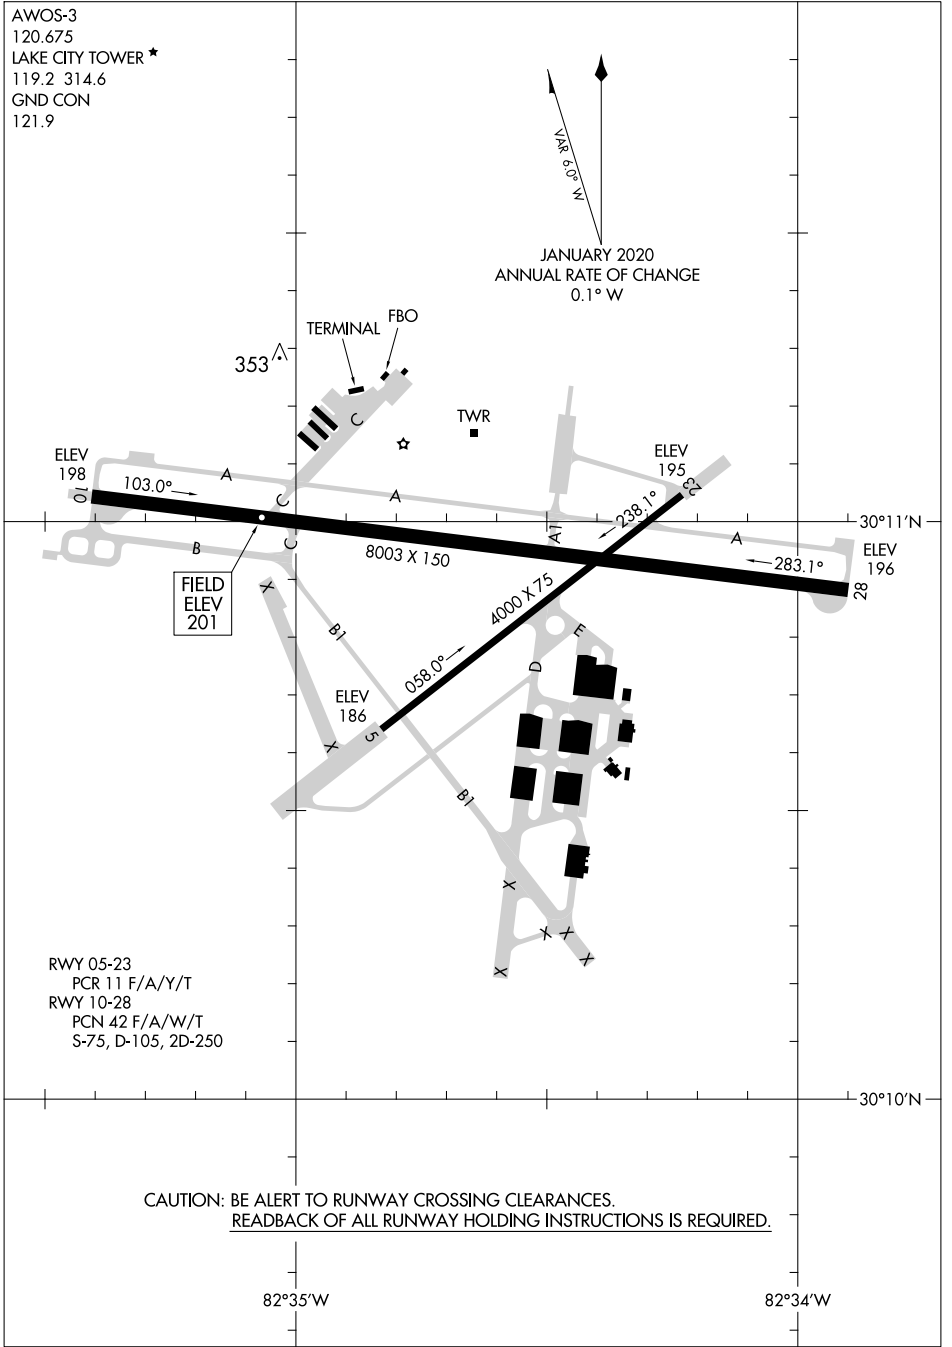

23054

AIRPORT DIAGRAM

AL-811 (FAA)

LAKE CITY GATEWAY (LCQ)

LAKE CITY, FLORIDA

AWOS-3
 120.675
 LAKE CITY TOWER ★
 119.2 314.6
 GND CON
 121.9

▲
 ▲
 VARIATION
 9.0° W
 JANUARY 2020
 ANNUAL RATE OF CHANGE
 0.1° W

SE-3, 11 JUL 2024 to 08 AUG 2024

SE-3, 11 JUL 2024 to 08 AUG 2024

CAUTION: BE ALERT TO RUNWAY CROSSING CLEARANCES.
READBACK OF ALL RUNWAY HOLDING INSTRUCTIONS IS REQUIRED.

AIRPORT DIAGRAM

23054

LAKE CITY GATEWAY (LCQ)

LAKE CITY, FLORIDA

LAKE CITY GATEWAY (LCQ)