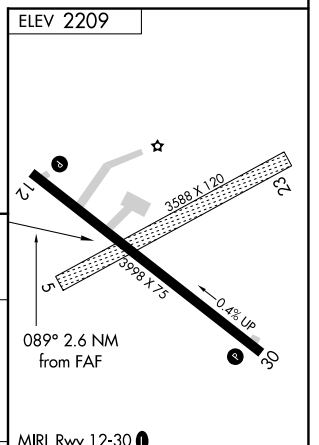

VOR/DME PHP 108.4 Chan 21	APP CRS 089°	Rwy Idg TDZE Apt Elev N/A N/A 2209
---	------------------------	--

VOR-A PHILIP (PHP)

⚠ Circling to Rwy 12-30 NA at night. When local altimeter setting not received, use Pierre Rgnl altimeter setting and increase all MDA 220 feet, and increase Circling Cat C visibility ¾ mile.

⚠ MISSED APPROACH: Climb to 4500 on PHP VOR/DME R-090, then left turn direct PHP VOR/DME and hold.

ASOS 118.375	DENVER CENTER 127.95 338.2	UNICOM 122.8 (CTAF) 📻
------------------------	--------------------------------------	--

NC-1, 11 JUL 2024 to 08 AUG 2024

NC-1, 11 JUL 2024 to 08 AUG 2024

CATEGORY	A	B	C	D	FAF to MAP 2.6 NM					
	2720-1 511 (600-1)	2760-1 551 (600-1)	2840-1¾ 631 (700-1¾)	NA	Knots	60	90	120	150	180
📻 CIRCLING					Min:Sec	2:36	1:44	1:18	1:02	0:52