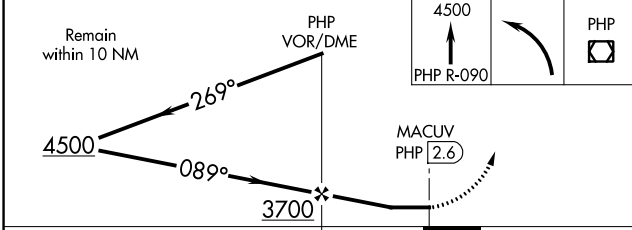

VOR/DME PHP 108.4 Chan 21	APP CRS 089°	Rwy Idg TDZE Apt Elev N/A N/A 2209
---	------------------------	--

VOR-A PHILIP (PHP)

⚠ Circling to Rwy 12-30 NA at night. When local altimeter setting not received, use Pierre Rgnl altimeter setting and increase all MDA 220 feet, and increase Circling Cat C visibility ¾ mile.

⚠ MISSED APPROACH: Climb to 4500 on PHP VOR/DME R-090, then left turn direct PHP VOR/DME and hold.

ASOS 118.375	DENVER CENTER 127.95 338.2	UNICOM 122.8 (CTAF) 📻
------------------------	--------------------------------------	--

NC-1, 11 JUL 2024 to 08 AUG 2024

NC-1, 11 JUL 2024 to 08 AUG 2024

CATEGORY	A	B	C	D	FAF to MAP 2.6 NM					
	2720-1 511 (600-1)	2760-1 551 (600-1)	2840-1¾ 631 (700-1¾)	NA	Knots	60	90	120	150	180
📻 CIRCLING					Min:Sec	2:36	1:44	1:18	1:02	0:52