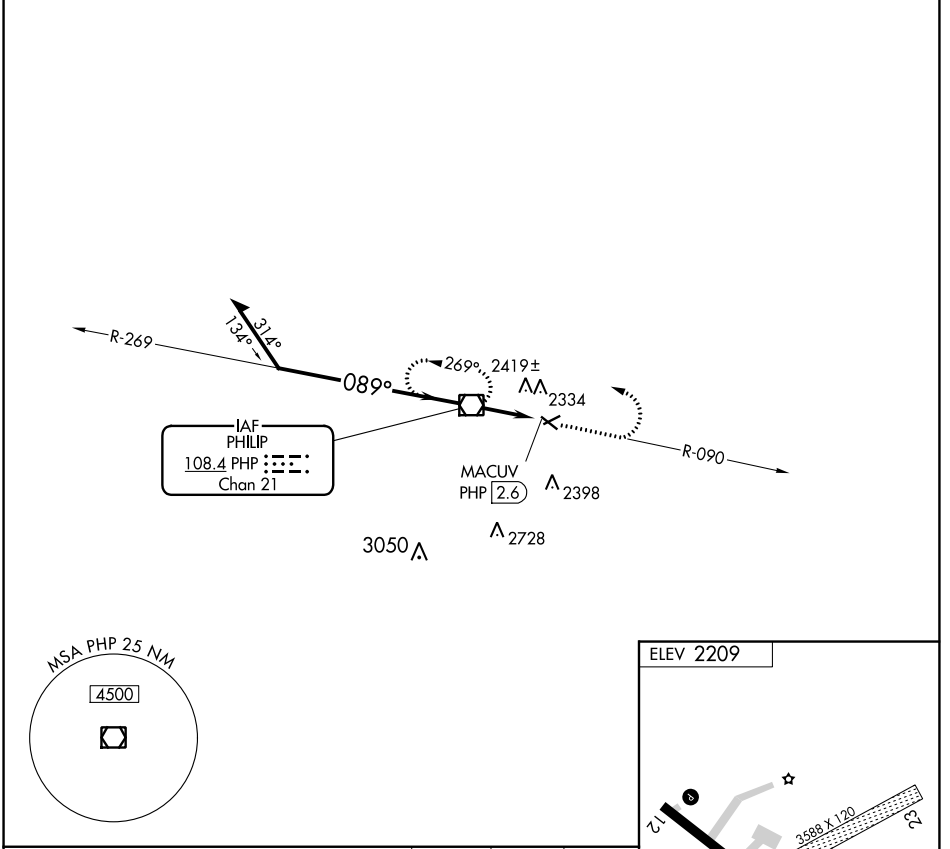

VOR/DME PHP 108.4 Chan 21	APP CRS 089°	Rwy Idg TDZE Apt Elev N/A N/A 2209
---	------------------------	--

VOR-A PHILIP (PHP)

⚠ Circling to Rwy 12-30 NA at night. When local altimeter setting not received, use Pierre Rgnl altimeter setting and increase all MDA 220 feet, and increase Circling Cat C visibility ¾ mile.

⚠ MISSED APPROACH: Climb to 4500 on PHP VOR/DME R-090, then left turn direct PHP VOR/DME and hold.

ASOS 118.375	DENVER CENTER 127.95 338.2	UNICOM 122.8 (CTAF) 📻
------------------------	--------------------------------------	--

NC-1, 11 JUL 2024 to 08 AUG 2024

NC-1, 11 JUL 2024 to 08 AUG 2024

CATEGORY	A	B	C	D	FAF to MAP 2.6 NM					
	2720-1 511 (600-1)	2760-1 551 (600-1)	2840-1¾ 631 (700-1¾)	NA	Knots	60	90	120	150	180
📻 CIRCLING					Min:Sec	2:36	1:44	1:18	1:02	0:52