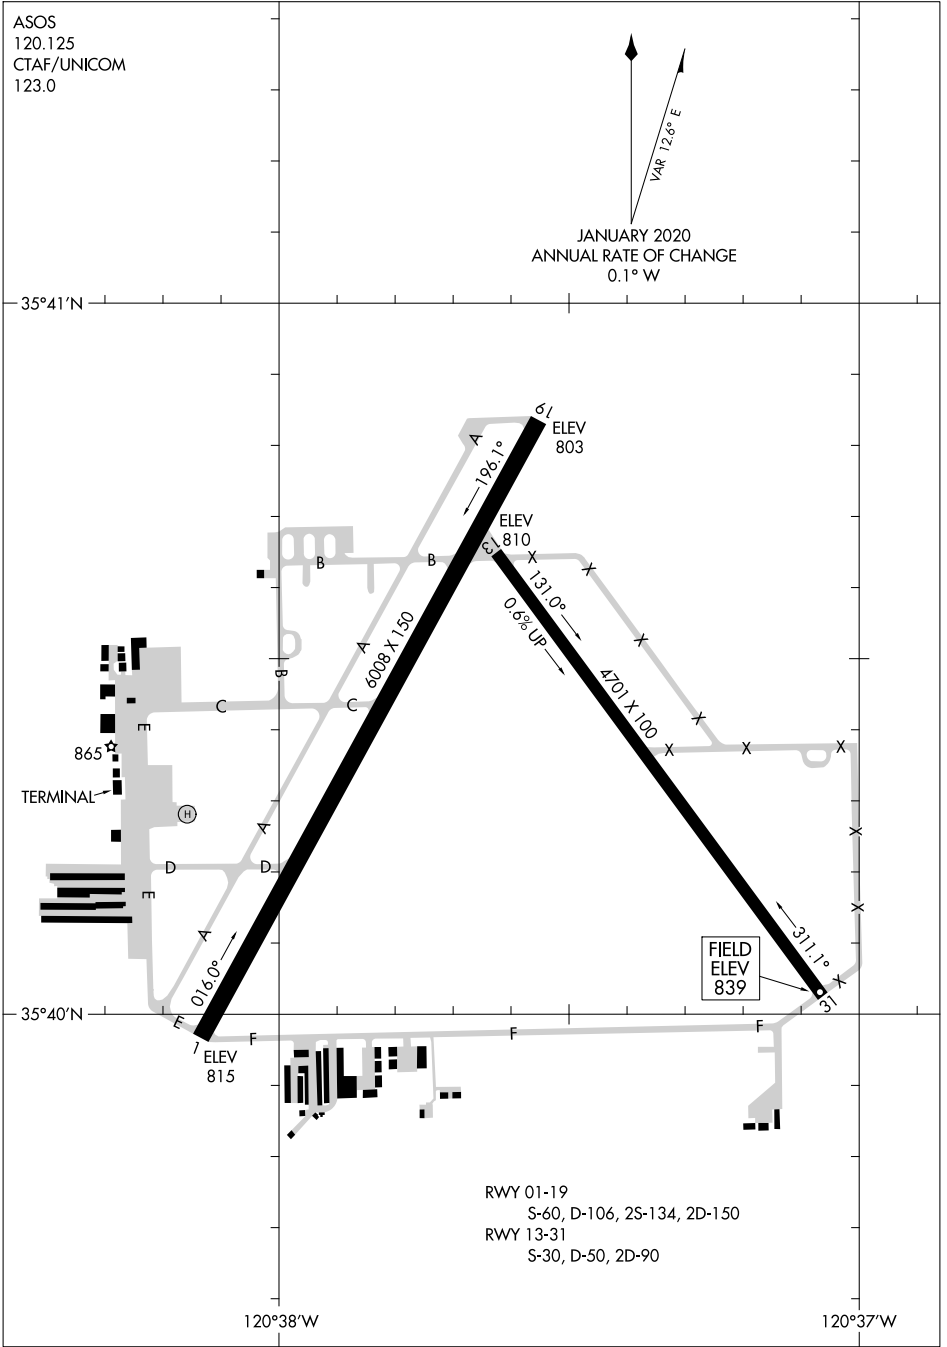

# AIRPORT DIAGRAM

AL-858 (FAA)

PASO ROBLES MUNI (P.R.B)  
PASO ROBLES, CALIFORNIA

ASOS  
120.125  
CTAF/UNICOM  
123.0

↑  
VAR 12.6° E  
JANUARY 2020  
ANNUAL RATE OF CHANGE  
0.1° W

35°41'N

35°40'N

SW-3, 11 JUL 2024 to 08 AUG 2024

SW-3, 11 JUL 2024 to 08 AUG 2024

RWY 01-19  
S-60, D-106, 2S-134, 2D-150  
RWY 13-31  
S-30, D-50, 2D-90

# AIRPORT DIAGRAM

20086

PASO ROBLES, CALIFORNIA  
PASO ROBLES MUNI (P.R.B)