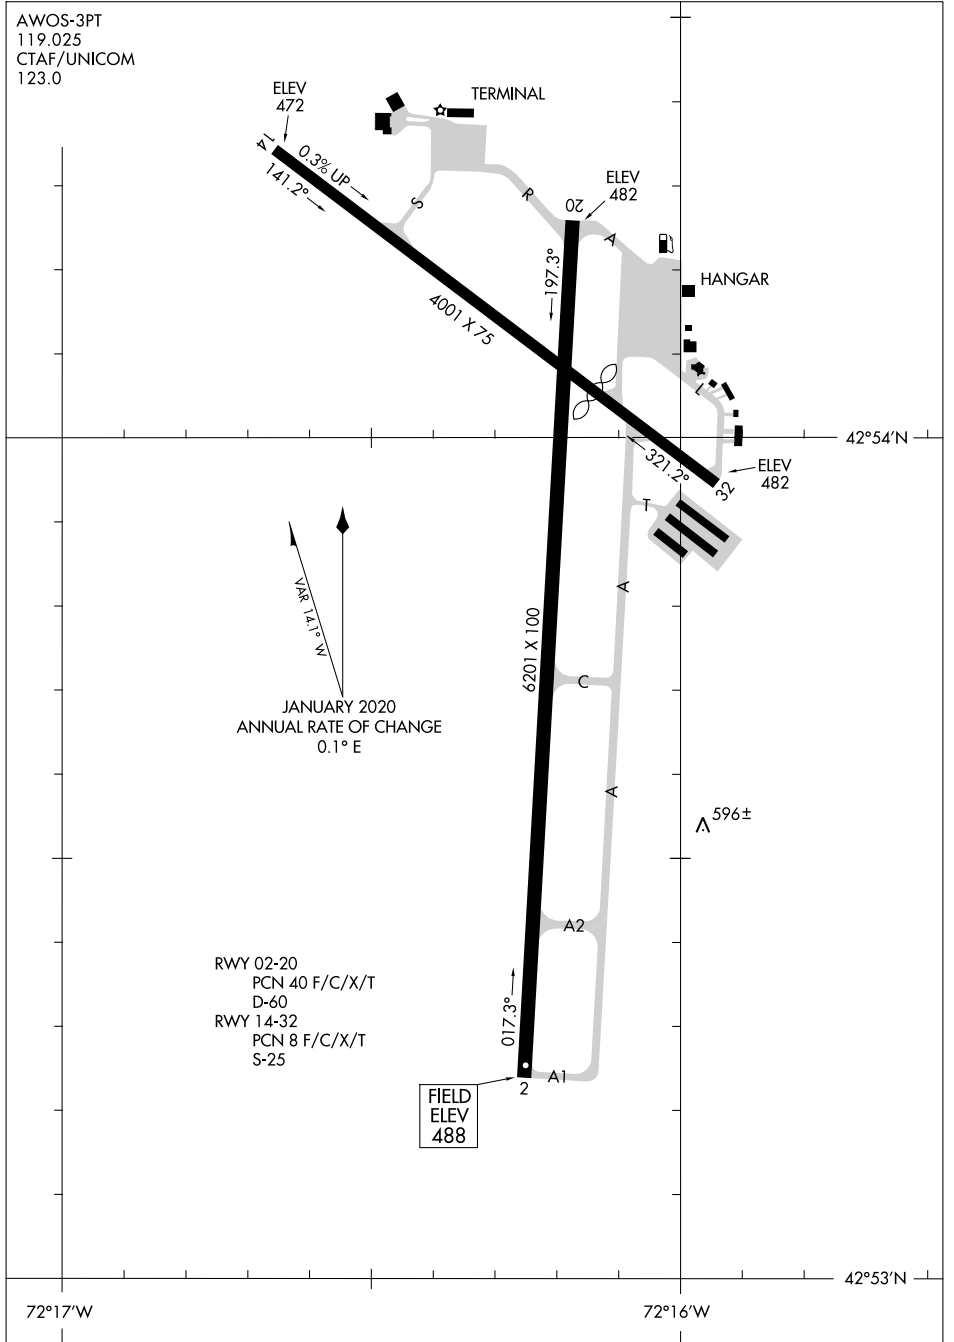

22083

# AIRPORT DIAGRAM

AL-868 (FAA)

DILLANT/HOPKINS (EEN)  
KEENE, NEW HAMPSHIRE

AWOS-3PT  
119.025  
CTAF/UNICOM  
123.0

NE-1, 11 JUL 2024 to 08 AUG 2024

NE-1, 11 JUL 2024 to 08 AUG 2024

# AIRPORT DIAGRAM

22083

KEENE, NEW HAMPSHIRE  
DILLANT/HOPKINS (EEN)