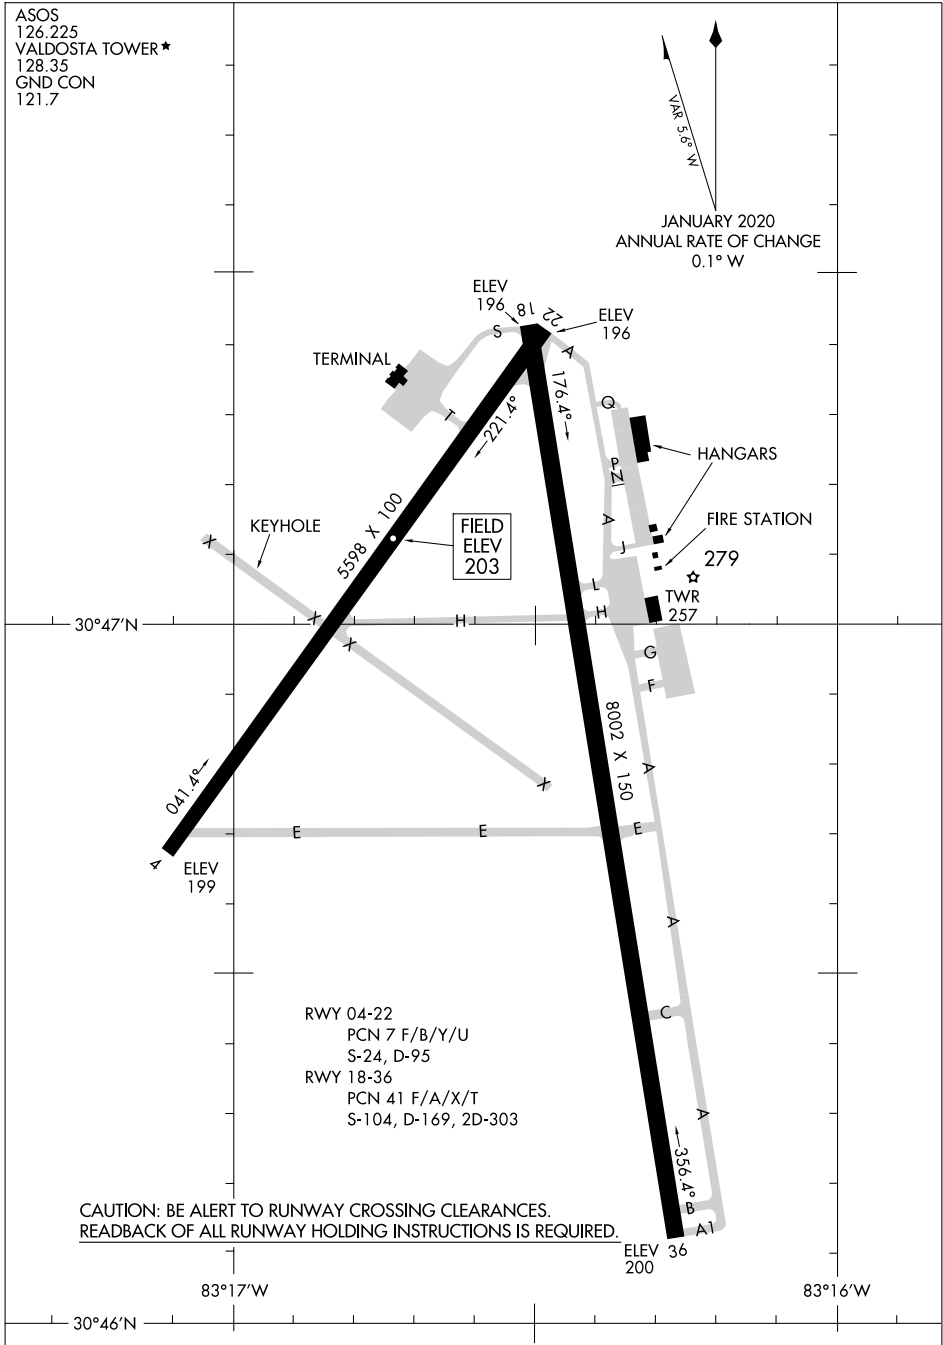

24081

AIRPORT DIAGRAM

AL-892 (FAA)

VALDOSTA RGNL (VLD)

VALDOSTA, GEORGIA

ASOS
 126.225
 VALDOSTA TOWER ★
 128.35
 GND CON
 121.7

↑
 VAB 3.0° N
 JANUARY 2020
 ANNUAL RATE OF CHANGE
 0.1° W

SE-4, 11 JUL 2024 to 08 AUG 2024

SE-4, 11 JUL 2024 to 08 AUG 2024

AIRPORT DIAGRAM

24081

VALDOSTA, GEORGIA
VALDOSTA RGNL (VLD)