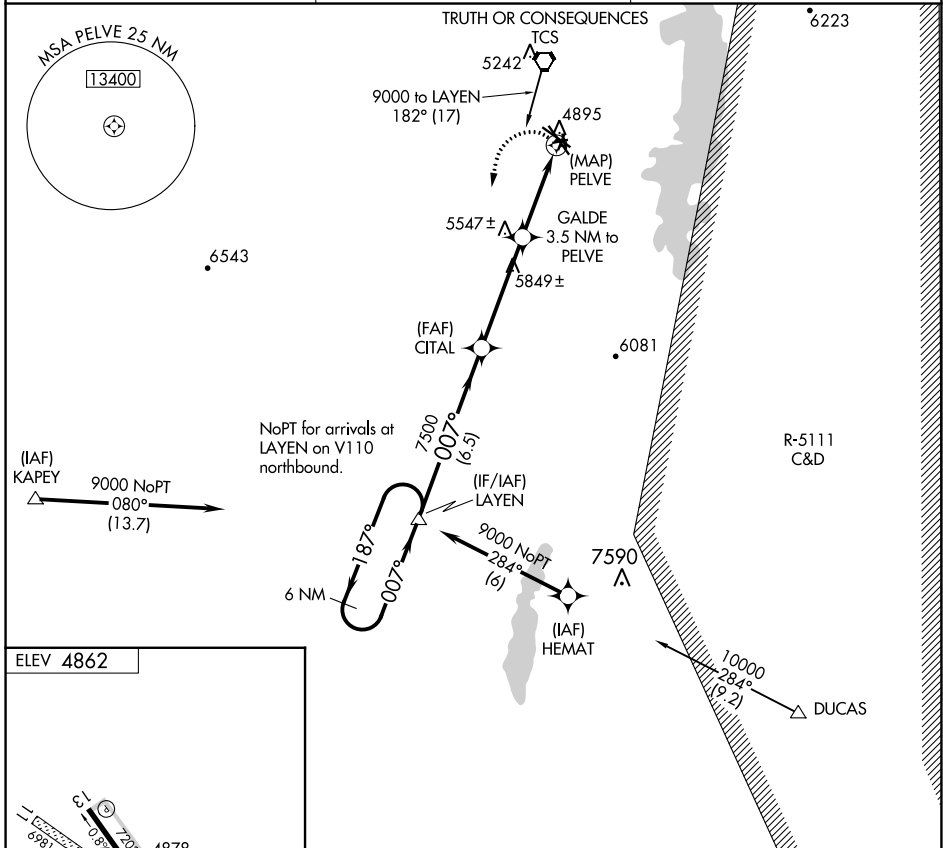

APP CRS 007°	Rwy Idg TDZE Apt Elev	N/A N/A 4862
------------------------	-----------------------------	---

RNAV (GPS)-A

TRUTH OR CONSEQUENCES MUNI (TCS)

RNP APCH-GPS.

▼ DUCAS transition NA when R-5111 A-D active.
 ▲ NA Circling NA to Rwys 1, 7, 11, 15, 19, 25, 29 and 33.

MISSED APPROACH: Climbing left turn to 9000 direct LAYEN WP and hold.

ASOS 120.675	ALBUQUERQUE CENTER 128.2 285.5	UNICOM 122.8 (CTAF) 0
------------------------	--	---------------------------------

SW-1, 11 JUL 2024 to 08 AUG 2024

SW-1, 11 JUL 2024 to 08 AUG 2024