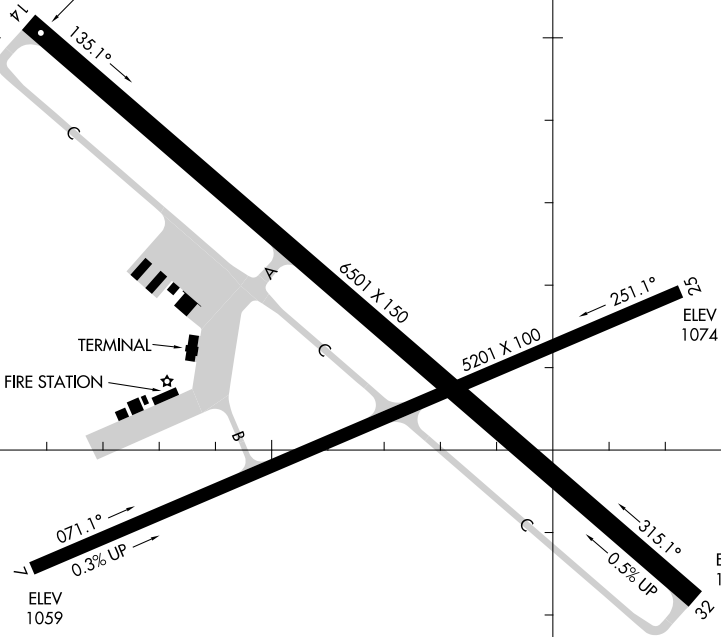

24193

AIRPORT DIAGRAM

AL-896 (FAA)

HOUGHTON COUNTY MEML (CMX)

HANCOCK, MICHIGAN

ASOS
125.675
CTAF/UNICOM
122.7

47°11'N

A
1165

JANUARY 2020
ANNUAL RATE OF CHANGE
0.0° W

FIELD
ELEV
1095

TERMINAL
FIRE STATION

ELEV
1059

ELEV
1074

ELEV
1061

RWY 07-25
PCN 18 F/C/X/U
S-70, D-100, 2D-185
RWY 14-32
PCN 21 F/C/X/U
S-70, D-100, 2D-185

88°30'W

88°29'W

AIRPORT DIAGRAM

24193

HANCOCK, MICHIGAN

HOUGHTON COUNTY MEML (CMX)

EC-1, 11 JUL 2024 to 08 AUG 2024

EC-1, 11 JUL 2024 to 08 AUG 2024