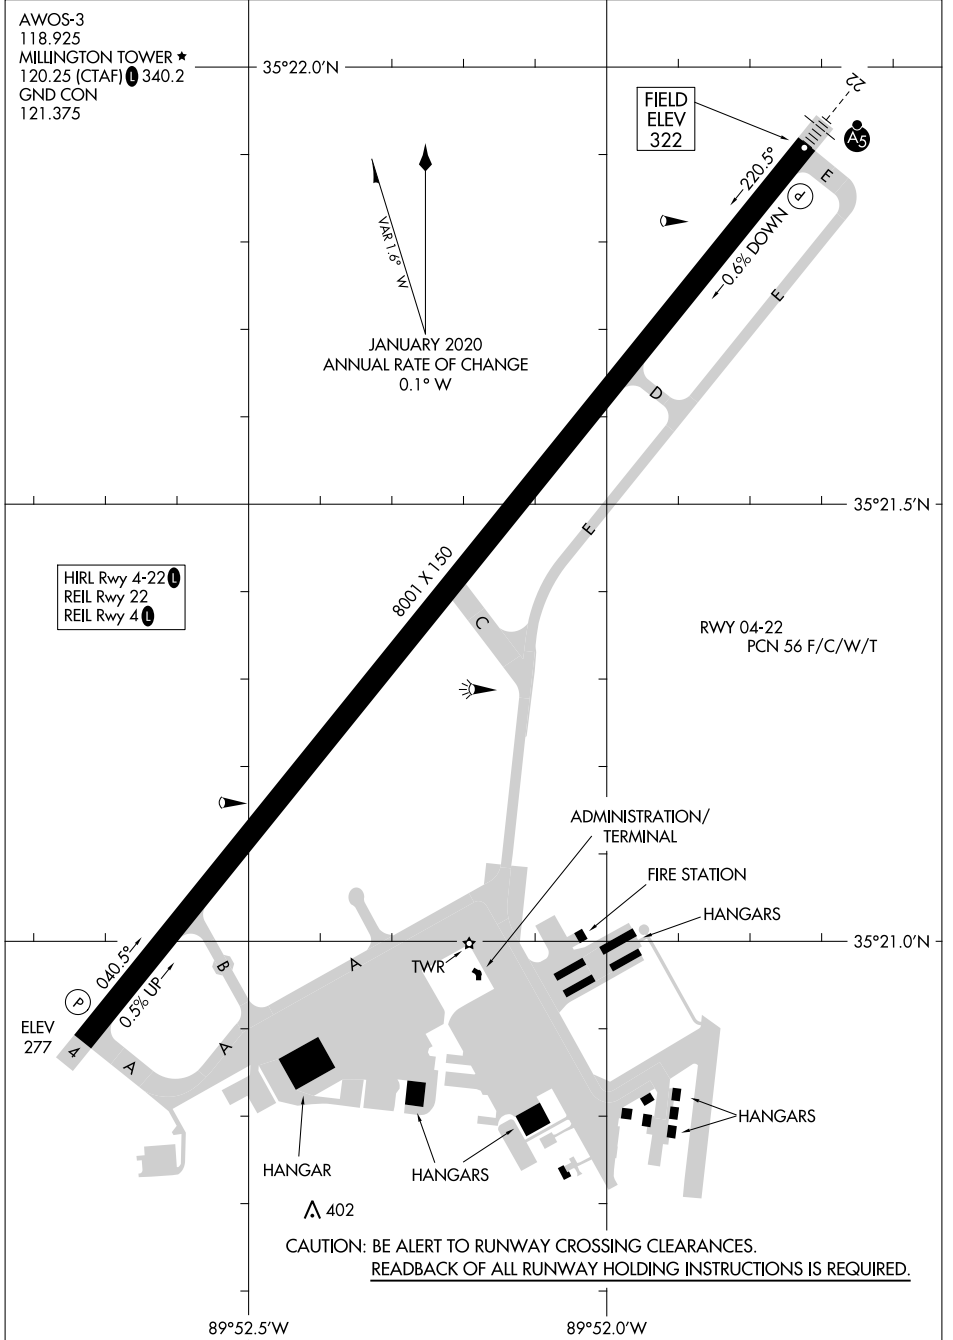

24137

AIRPORT DIAGRAM

AL-910 (FAA)

MILLINGTON/MEMPHIS (NQA)
MILLINGTON, TENNESSEE

SE-1, 11 JUL 2024 to 08 AUG 2024

SE-1, 11 JUL 2024 to 08 AUG 2024

AIRPORT DIAGRAM

24137