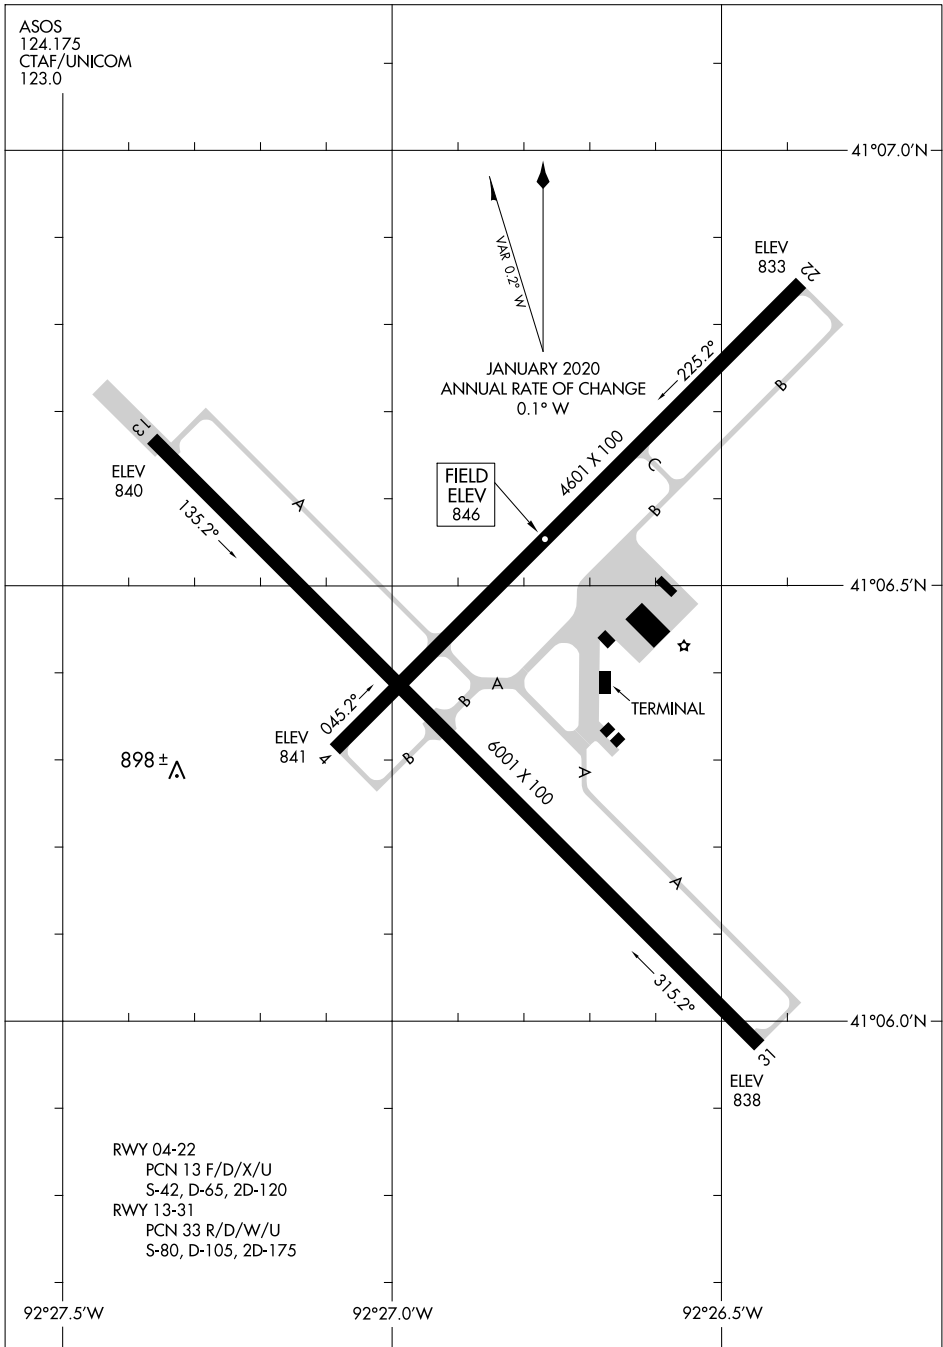

22251

AIRPORT DIAGRAM

AL-915 (FAA)

OTTUMWA RGNL (OTM)
OTTUMWA, IOWA

ASOS
124.175
CTAF/UNICOM
123.0

NC-3, 11 JUL 2024 to 08 AUG 2024

NC-3, 11 JUL 2024 to 08 AUG 2024

RWY 04-22
PCN 13 F/D/X/U
S-42, D-65, 2D-120
RWY 13-31
PCN 33 R/D/W/U
S-80, D-105, 2D-175

AIRPORT DIAGRAM

22251

OTTUMWA, IOWA
OTTUMWA RGNL (OTM)