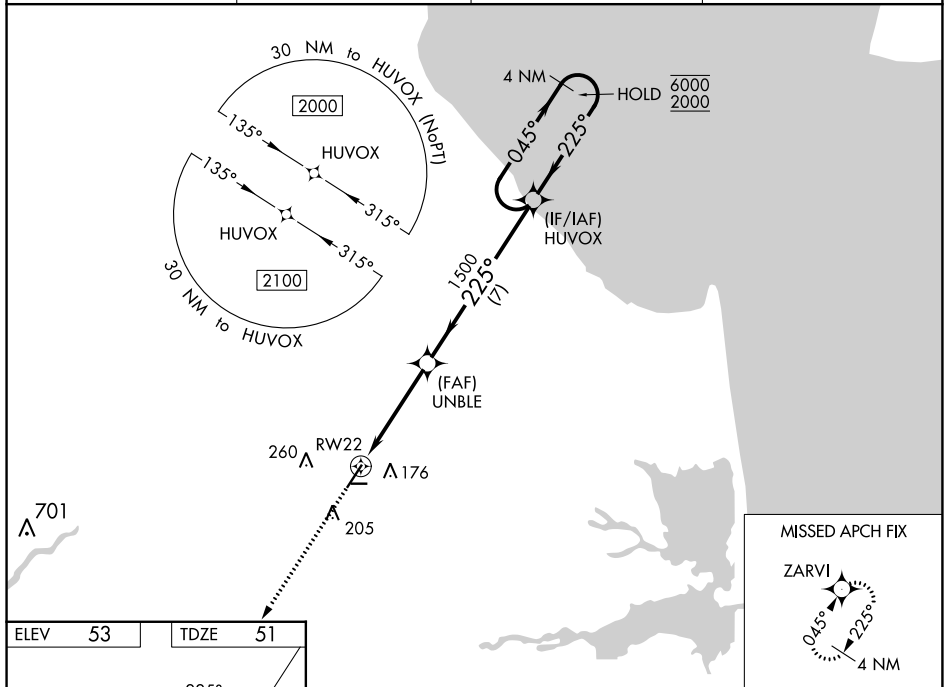

WAAS CH 60921 W22A	APP CRS 225°	Rwy Idg TDZE Apt Elev	5331 51 53
--	------------------------	-----------------------------	---------------------------------------

RNAV (GPS) RWY 22

DELAWARE COASTAL (GED)

RNP APCH.		MISSED APPROACH: Climb to 2000 direct ZARVI and hold.	
ASOS 118.375	DOVER APP CON 132.425 257.875	GCO 125.55	UNICOM 123.0 (CTAF)

CATEGORY	A	B	C	D
LPV DA		321-7/8	270 (300-7/8)	
LNAV/VNAV DA		446-1 1/8	395 (400-1 1/8)	
LNAV MDA	500-1	449 (500-1)	500-1 1/8	449 (500-1 1/8)
<input checked="" type="checkbox"/> CIRCLING	560-1 507 (600-1)	580-1 527 (600-1)	720-1 3/4 667 (700-1 3/4)	720-2 667 (700-2)

NE-3, 11 JUL 2024 to 08 AUG 2024

NE-3, 11 JUL 2024 to 08 AUG 2024