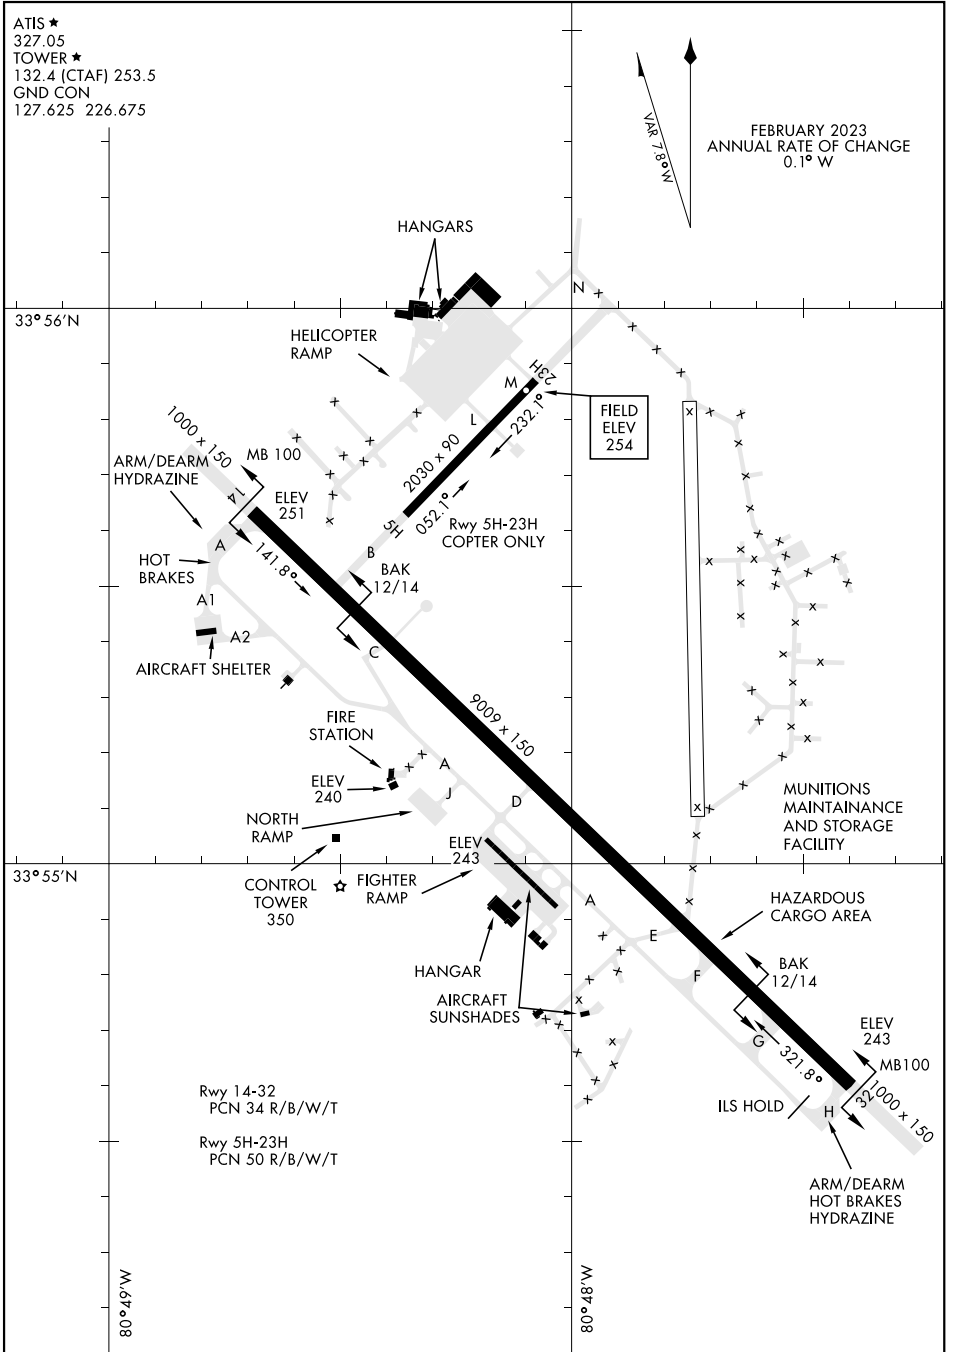

AIRPORT DIAGRAM

AL-951 [USAF]

MC ENTIRE JNGB (KMMT)

EASTOVER, SOUTH CAROLINA

ATIS ★
 327.05
 TOWER ★
 132.4 (CTAF) 253.5
 GND CON
 127.625 226.675

FEBRUARY 2023
 ANNUAL RATE OF CHANGE
 0.1° W

SE-2, 11 JUL 2024 to 08 AUG 2024

SE-2, 11 JUL 2024 to 08 AUG 2024

AIRPORT DIAGRAM

EASTOVER, SOUTH CAROLINA

MC ENTIRE JNGB (KMMT)