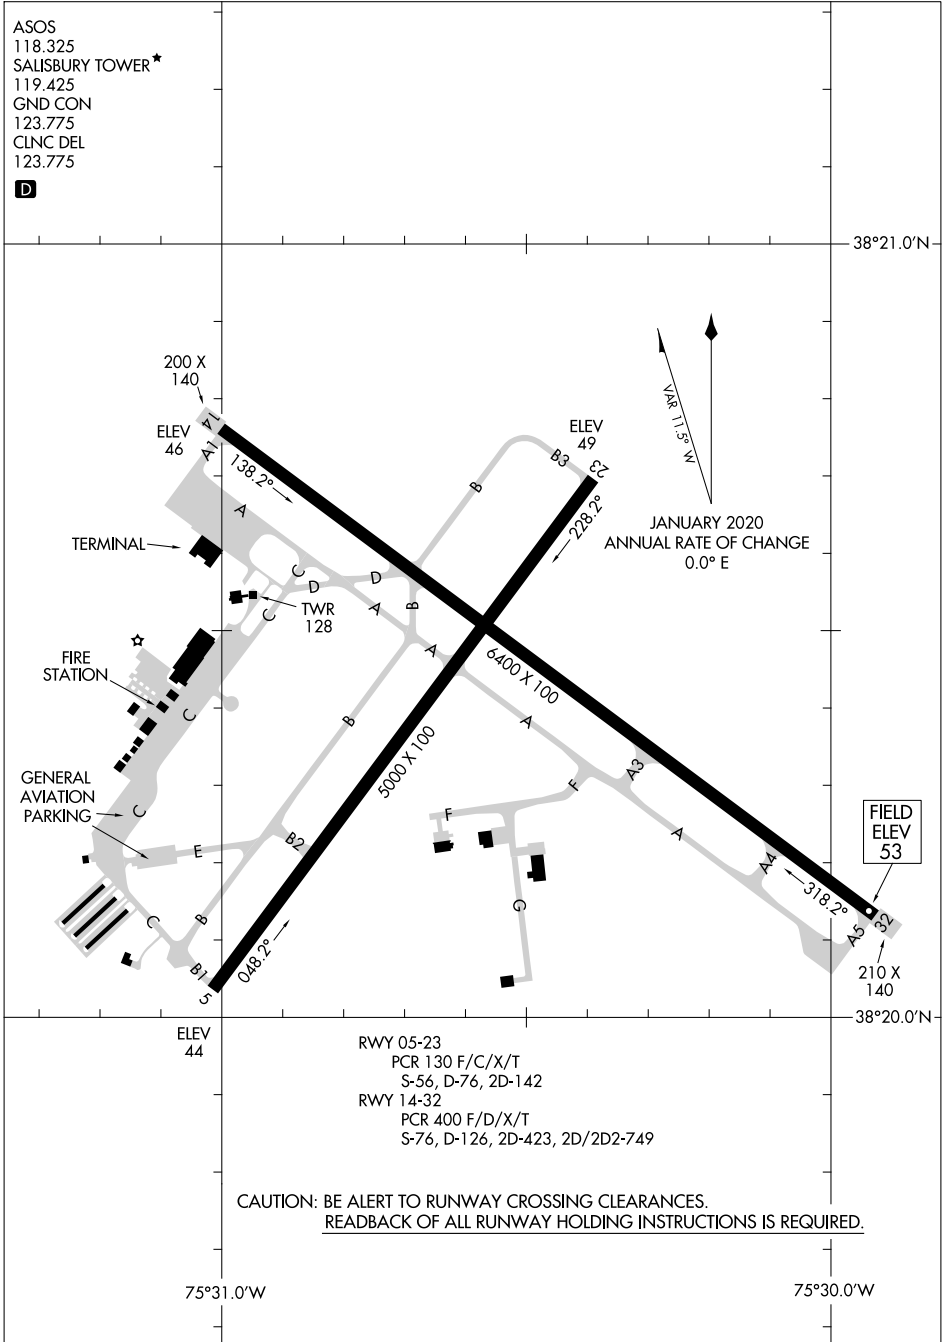

# AIRPORT DIAGRAM

SALISBURY-OCEAN CITY WICOMICO RGNL (SBY)  
AL-977 (FAA) SALISBURY, MARYLAND

ASOS  
118.325  
SALISBURY TOWER★  
119.425  
GND CON  
123.775  
CLNC DEL  
123.775

NE-3, 11 JUL 2024 to 08 AUG 2024

NE-3, 11 JUL 2024 to 08 AUG 2024

ELEV 44

RWY 05-23  
PCR 130 F/C/X/T  
S-56, D-76, 2D-142

RWY 14-32  
PCR 400 F/D/X/T  
S-76, D-126, 2D-423, 2D/2D2-749

CAUTION: BE ALERT TO RUNWAY CROSSING CLEARANCES.  
READBACK OF ALL RUNWAY HOLDING INSTRUCTIONS IS REQUIRED.

75°31.0'W

75°30.0'W