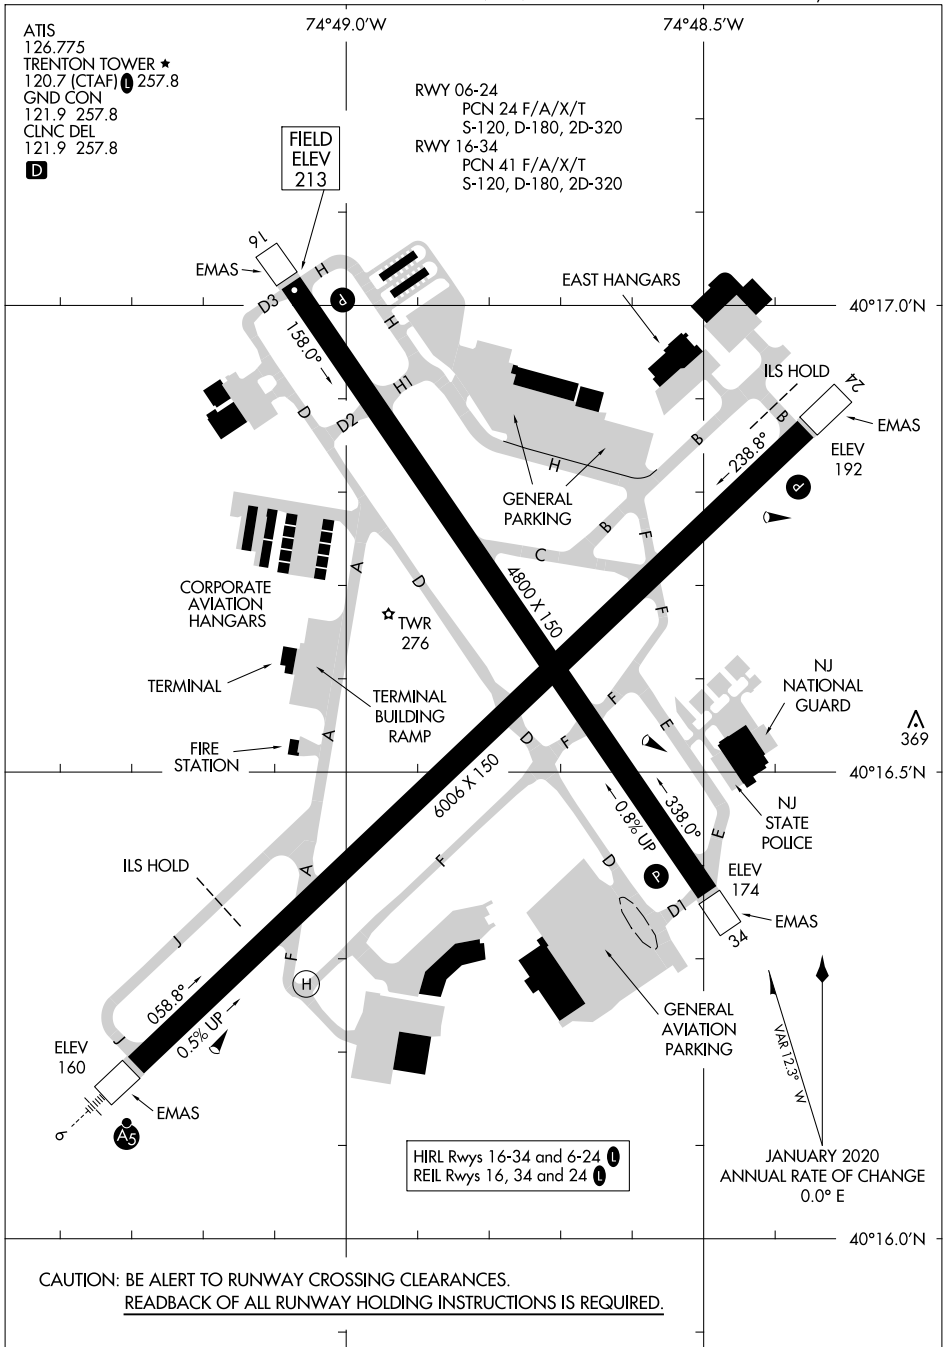

24025

AIRPORT DIAGRAM

AL-982 (FAA)

TRENTON MERCER (TTN)
TRENTON, NEW JERSEY

NE-2, 11 JUL 2024 to 08 AUG 2024

NE-2, 11 JUL 2024 to 08 AUG 2024

AIRPORT DIAGRAM

24025

TRENTON, NEW JERSEY
TRENTON MERCER (TTN)