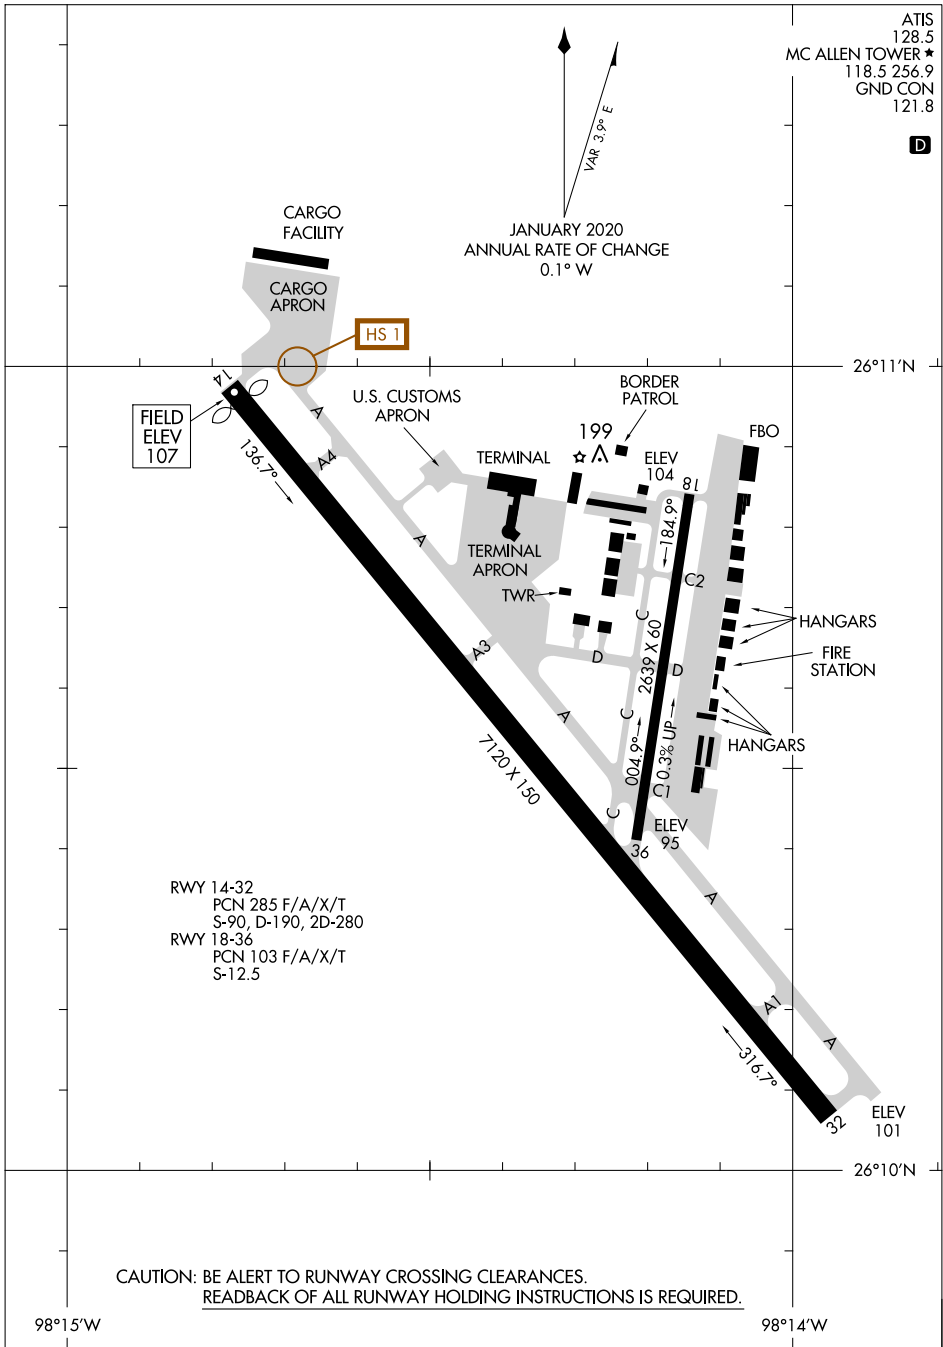

AIRPORT DIAGRAM

AL-985 (FAA)

MC ALLEN INTL (MFE)

MC ALLEN, TEXAS

ATIS 128.5
 MC ALLEN TOWER ★ 118.5 256.9
 GND CON 121.8

SC-3, 11 JUL 2024 to 08 AUG 2024

SC-3, 11 JUL 2024 to 08 AUG 2024

AIRPORT DIAGRAM