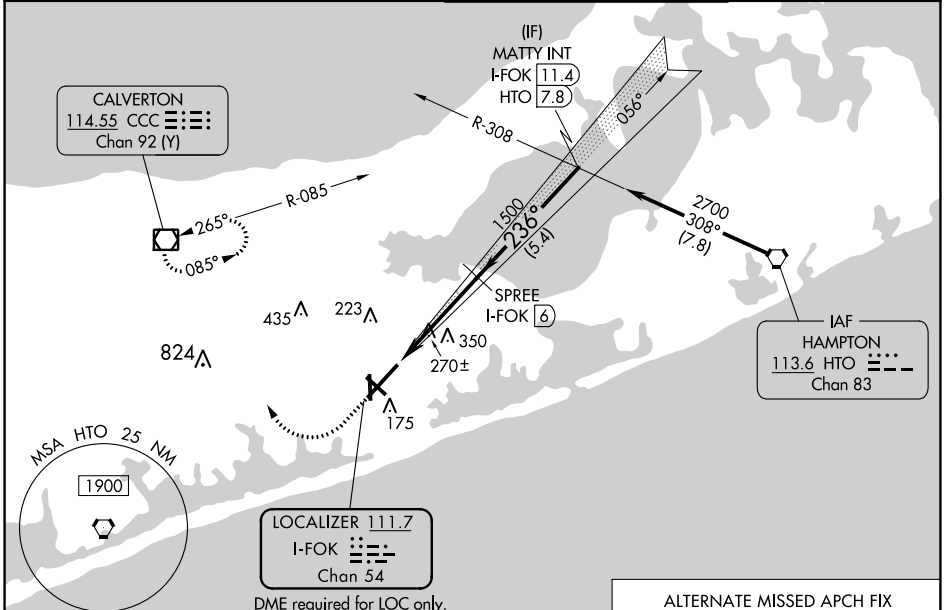

LOC/DME I-FOK <b>111.7</b> Chan <b>54</b>	APP CRS <b>236°</b>	Rwy Idg TDZE Apt Elev	<b>9002</b> <b>66</b> <b>66</b>
---	------------------------	-----------------------------	---------------------------------------

# ILS or LOC RWY 24

FRANCIS S GABRESKI (F'OK)

<p>Circling Rwy 15 NA at night.</p>	<p>MALS R</p>	<p>MISSED APPROACH: Climb to 880 then climbing right turn to 2000 direct CCC VOR/DME and hold.</p>	
		ASOS <b>119.925</b>	NEW YORK APP CON <b>125.975 343.65</b>

NE-2, 11 JUL 2024 to 08 AUG 2024

NE-2, 11 JUL 2024 to 08 AUG 2024