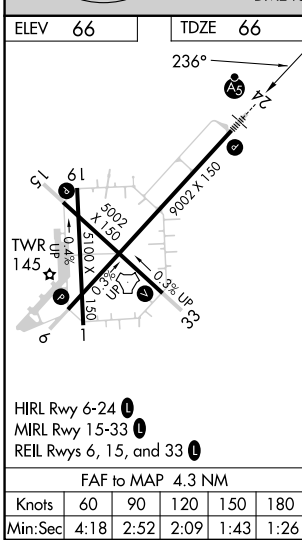

LOC/DME I-FOK <b>111.7</b> Chan <b>54</b>	APP CRS <b>236°</b>	Rwy Idg TDZE Apt Elev	<b>9002</b> <b>66</b> <b>66</b>
---	------------------------	-----------------------------	---------------------------------------

# ILS or LOC RWY 24

FRANCIS S GABRESKI (F'OK)

<p>Circling Rwy 15 NA at night.</p>	<p>MALS R</p>	<p>MISSED APPROACH: Climb to 880 then climbing right turn to 2000 direct CCC VOR/DME and hold.</p>	
		ASOS <b>119.925</b>	NEW YORK APP CON <b>125.975 343.65</b>