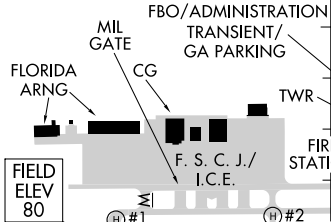

AIRPORT DIAGRAM

AL-998 (FAA)

CECIL (VQQ)
JACKSONVILLE, FLORIDA

ATIS
125.275
CECIL TOWER ★
126.1 235.625
GND CON
121.625 226.675
CLNC DEL
123.975 254.25

**CAUTION: BE ALERT TO RUNWAY CROSSING CLEARANCES.
READBACK OF ALL RUNWAY HOLDING INSTRUCTIONS IS REQUIRED.**

SE-3, 11 JUL 2024 to 08 AUG 2024

SE-3, 11 JUL 2024 to 08 AUG 2024

RWY 09L-27R
PCN 27 R/B/X/T
RWY 09R-27L
PCN 21 F/A/X/T
RWY 18L-36R
PCN 59 R/B/W/T
RWY 18R-36L
PCN 21 F/A/Y/T

↑
NAD 83
JANUARY 2020
ANNUAL RATE OF CHANGE
0.1° W

AIRPORT DIAGRAM

JACKSONVILLE, FLORIDA
CECIL (VQQ)