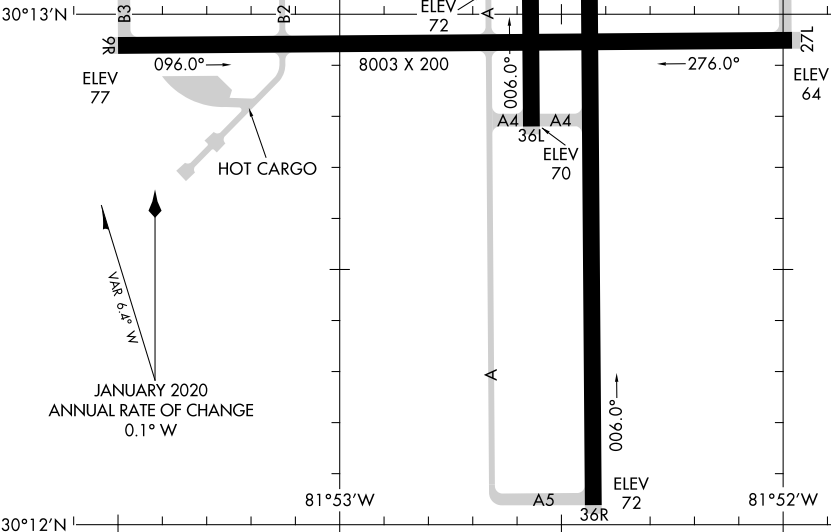

AIRPORT DIAGRAM

AL-998 (FAA)

CECIL (VQQ)
JACKSONVILLE, FLORIDA

ATIS
125.275
CECIL TOWER ★
126.1 235.625
GND CON
121.625 226.675
CLNC DEL
123.975 254.25

**CAUTION: BE ALERT TO RUNWAY CROSSING CLEARANCES.
READBACK OF ALL RUNWAY HOLDING INSTRUCTIONS IS REQUIRED.**

SE-3, 11 JUL 2024 to 08 AUG 2024

SE-3, 11 JUL 2024 to 08 AUG 2024

RWY 09L-27R
PCN 27 R/B/X/T
RWY 09R-27L
PCN 21 F/A/X/T
RWY 18L-36R
PCN 59 R/B/W/T
RWY 18R-36L
PCN 21 F/A/Y/T

↑
NAD 83
JANUARY 2020
ANNUAL RATE OF CHANGE
0.1° W