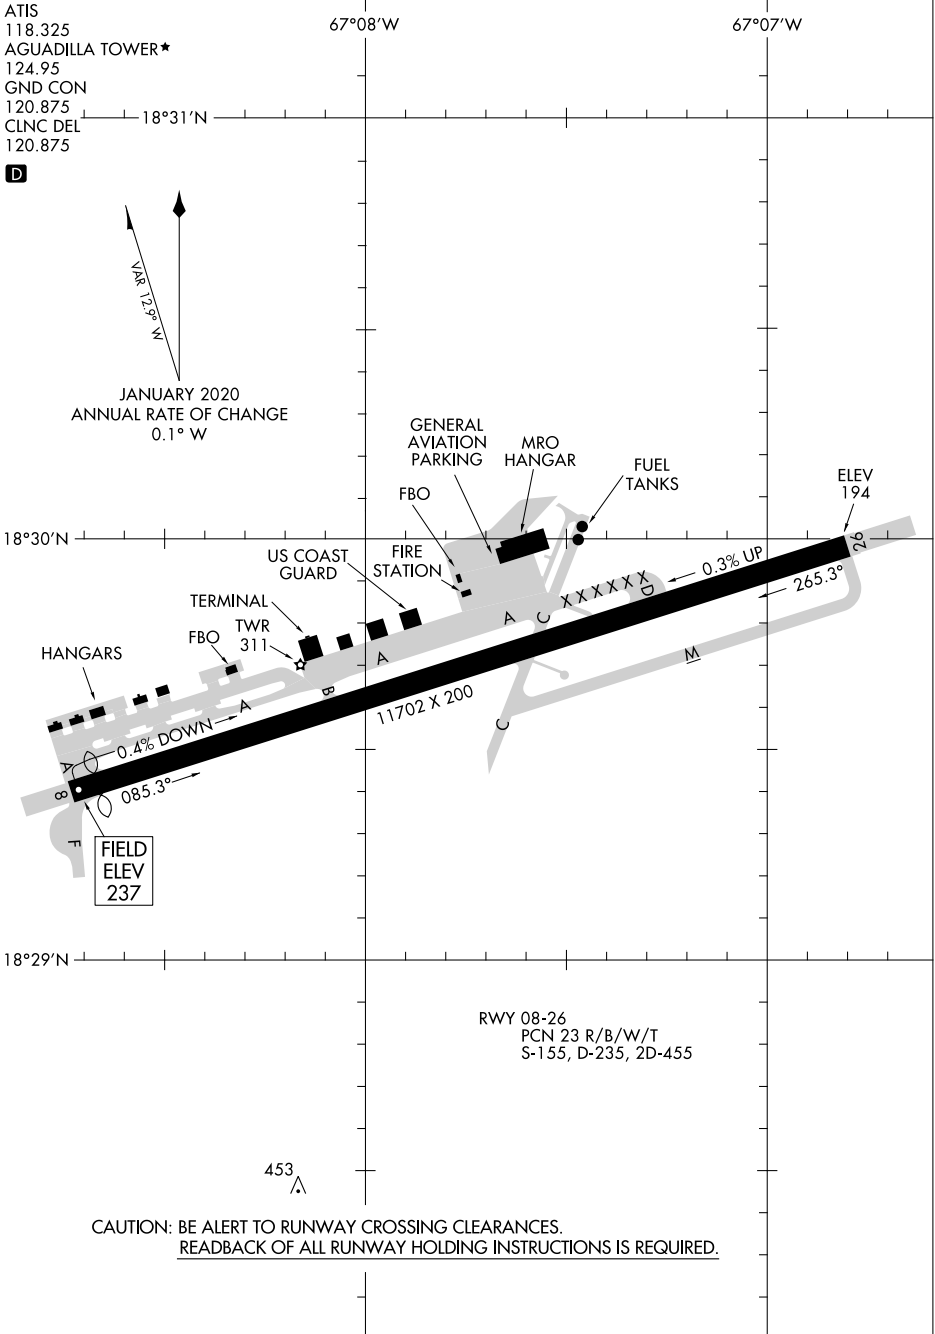

23222

AIRPORT DIAGRAM

AL-1016 (FAA)

RAFAEL HERNANDEZ (BQN) (TJBQ)
AGUADILLA, PUERTO RICO

AIRPORT DIAGRAM

23222

AGUADILLA, PUERTO RICO
RAFAEL HERNANDEZ (BQN) (TJBQ)