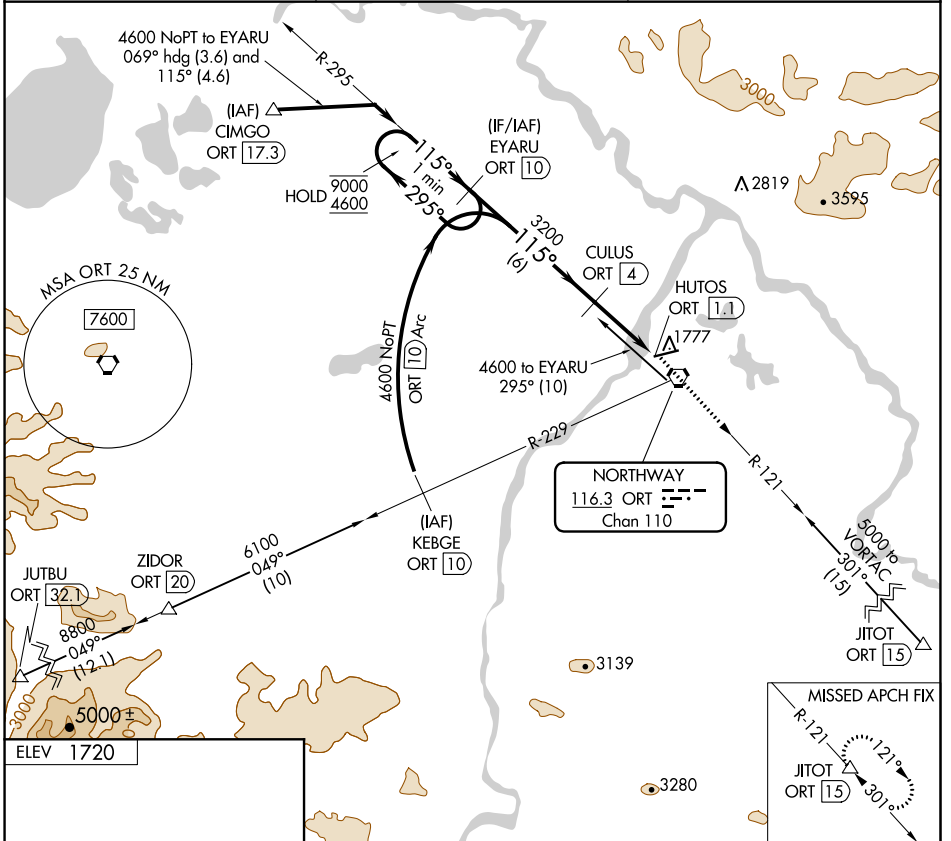

VORTAC ORT <b>116.3</b> Chan <b>110</b>	APP CRS <b>115°</b>	Rwy Idg TDZE Apt Elev <b>N/A</b> <b>N/A</b> <b>1720</b>
---	------------------------	--

## NORTHWAY (ORT)(PAOR)

DME required. ▽ ❄️ -38°C	MISSED APPROACH: Climb to 8400 on ORT R-121 to JITOT/ORT 15 DME and hold, continue climb-in-hold to 8400.
--------------------------------	---

ASOS <b>135.4</b>	ANCHORAGE CENTER <b>126.55 323.0</b>	NORTHWAY RADIO <b>123.6 (CTAF) 0</b>
----------------------	---	---

CATEGORY	A	B	C	D
CIRCLING	2160-1 440 (500-1)	2180-1 460 (500-1)	2240-1½ 520 (600-1½)	2340-2 620 (700-2)

AK, 11 JUL 2024 to 05 SEP 2024

AK, 11 JUL 2024 to 05 SEP 2024