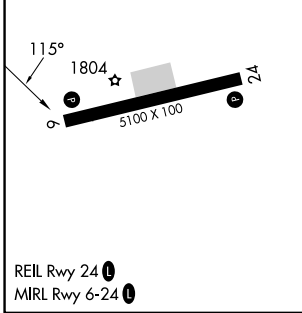

VORTAC ORT 116.3 Chan 110	APP CRS 115°	Rwy Idg TDZE Apt Elev N/A N/A 1720

VOR-A

NORTHWAY (ORT)(PAOR)

DME required. ▽ ❄️ -38°C	MISSED APPROACH: Climb to 8400 on ORT R-121 to JITOT/ORT 15 DME and hold, continue climb-in-hold to 8400.

ASOS 135.4	ANCHORAGE CENTER 126.55 323.0	NORTHWAY RADIO 123.6 (CTAF) 0

CATEGORY	A	B	C	D
CIRCLING	2160-1 440 (500-1)	2180-1 460 (500-1)	2240-1½ 520 (600-1½)	2340-2 620 (700-2)

AK, 11 JUL 2024 to 05 SEP 2024

AK, 11 JUL 2024 to 05 SEP 2024