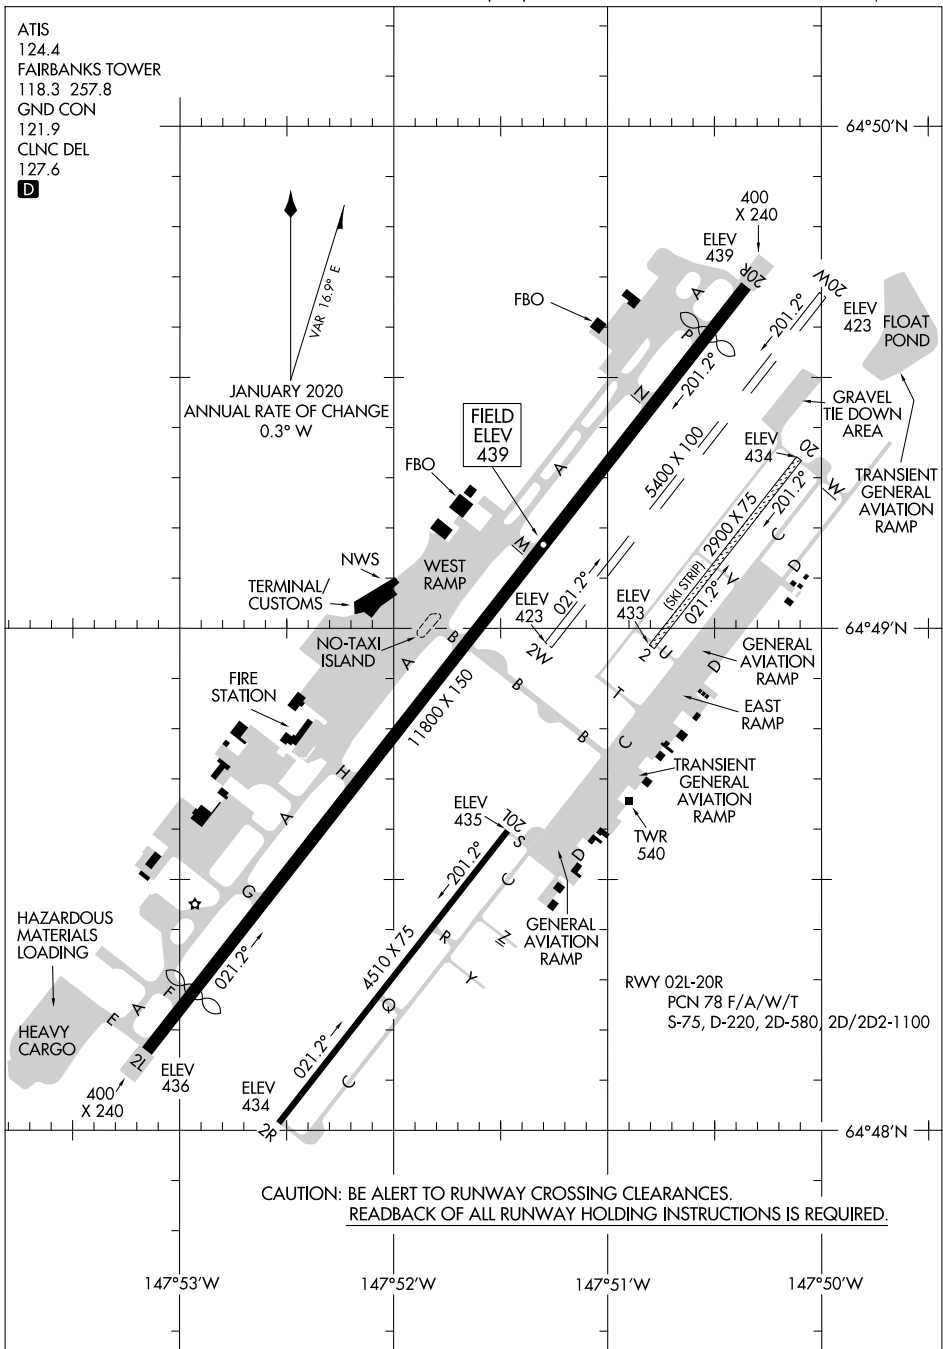

AIRPORT DIAGRAM

AL-1234 (FAA)

FAIRBANKS INTL (FAI) (PAFA)
FAIRBANKS, ALASKA

ATIS
124.4
FAIRBANKS TOWER
118.3 257.8
GND CON
121.9
CLNC DEL
127.6

D

JANUARY 2020
ANNUAL RATE OF CHANGE
0.3° W
VAR 16.9° E

CAUTION: BE ALERT TO RUNWAY CROSSING CLEARANCES.
READBACk OF ALL RUNWAY HOLDING INSTRUCTIONS IS REQUIRED.

AK, 11 JUL 2024 to 05 SEP 2024

AK, 11 JUL 2024 to 05 SEP 2024