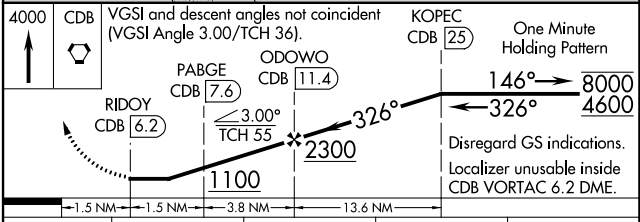

MISSED APPROACH: Climb to 4000 direct CDB VORTAC and hold, continue climb-in-hold to 4000.

ASOS 135.75	ANCHORAGE CENTER 118.5 278.3	COLD BAY RADIO 123.6 (CTAF) 0
-----------------------	--	---

ALTERNATE MISSED APCH FIX

ELFEF 341 ELF 328°
148°

ELEV 100	D	TDZE 93
----------	---	---------

CATEGORY	A	B	C	D
S-33		420-1 7/8	327 (400-1 1/8)	
CIRCLING	540-1 7/8 440 (500-1 1/8)	560-1 7/8	460 (500-1 1/8)	860-2 1/2 760 (800-2 1/2)