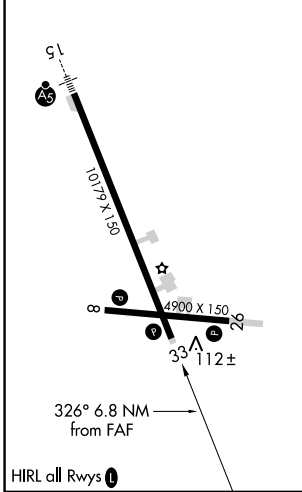

LOC I-CDB 110.3	APP CRS 326°	Rwy ldg 10179 TDZE 93 Apt Elev 100
---------------------------	------------------------	---

LOC BC RWY 33

COLD BAY (CDB) (PACD)

DME required.

⚠ Circling NA for Cat A southwest of Rwy 15-33 at night. DME from CDB VORTAC.
 ⚠ Simultaneous reception of I-CDB and CDB DME required. Circling NA for Cats B/C/D southwest of Rwy 15-33.

MISSED APPROACH: Climb to 4000 direct CDB VORTAC and hold, continue climb-in-hold to 4000.

ASOS 135.75	ANCHORAGE CENTER 118.5 278.3	COLD BAY RADIO 123.6 (CTAF) 0
-----------------------	--	---

ALTERNATE MISSED APCH FIX

ELFEF 341 ELF 328°
148°

ELEV 100	D	TDZE 93
----------	---	---------

CATEGORY	A	B	C	D
S-33		420-1 7/8	327 (400-1 1/8)	
CIRCLING	540-1 7/8 440 (500-1 1/8)	560-1 7/8	460 (500-1 1/8)	860-2 1/2 760 (800-2 1/2)