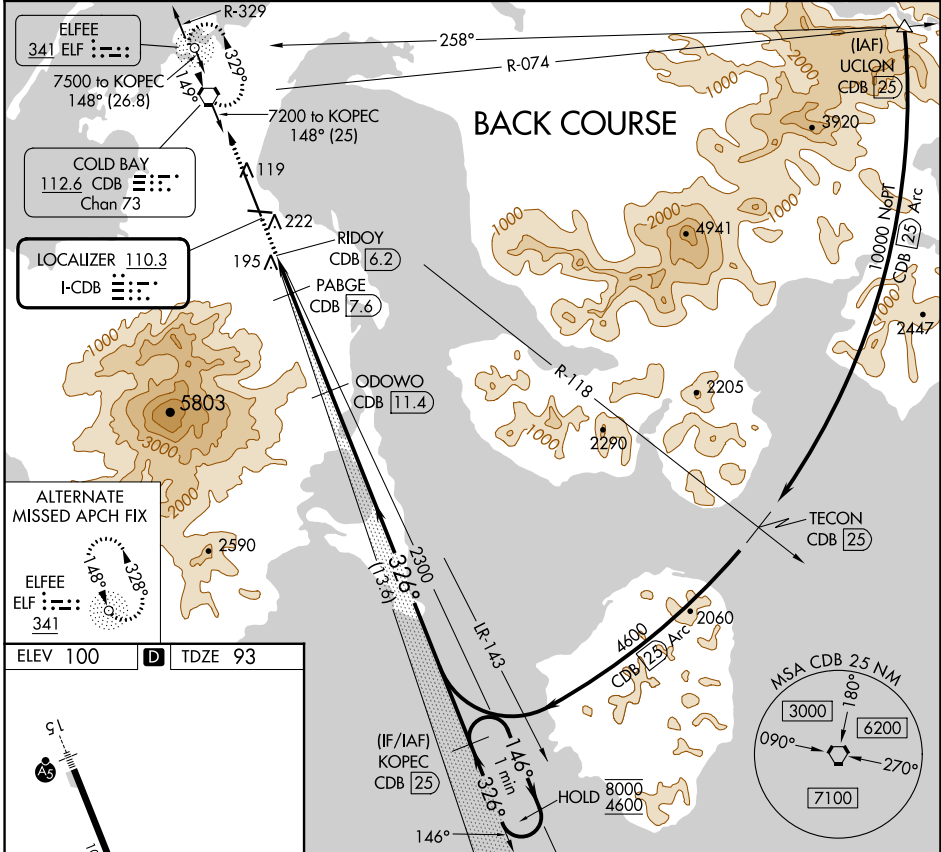

LOC I-CDB 110.3	APP CRS 326°	Rwy ldg 10179 TDZE 93 Apt Elev 100
---------------------------	------------------------	---

LOC BC RWY 33

COLD BAY (CDB) (PACD)

DME required.

⚠ Circling NA for Cat A southwest of Rwy 15-33 at night. DME from CDB VORTAC.
 ⚠ Simultaneous reception of I-CDB and CDB DME required. Circling NA for Cats B/C/D southwest of Rwy 15-33.

MISSED APPROACH: Climb to 4000 direct CDB VORTAC and hold, continue climb-in-hold to 4000.

ASOS 135.75	ANCHORAGE CENTER 118.5 278.3	COLD BAY RADIO 123.6 (CTAF) 0
-----------------------	--	---

ALTERNATE MISSED APCH FIX

ELFEF 341 ELF 328°
148°

ELEV 100	D	TDZE 93
----------	---	---------

CATEGORY	A	B	C	D
S-33		420-1 7/8	327 (400-1 1/8)	
CIRCLING	540-1 7/8 440 (500-1 1/8)	560-1 7/8	460 (500-1 1/8)	860-2 1/2 760 (800-2 1/2)

AK, 11 JUL 2024 to 05 SEP 2024

AK, 11 JUL 2024 to 05 SEP 2024