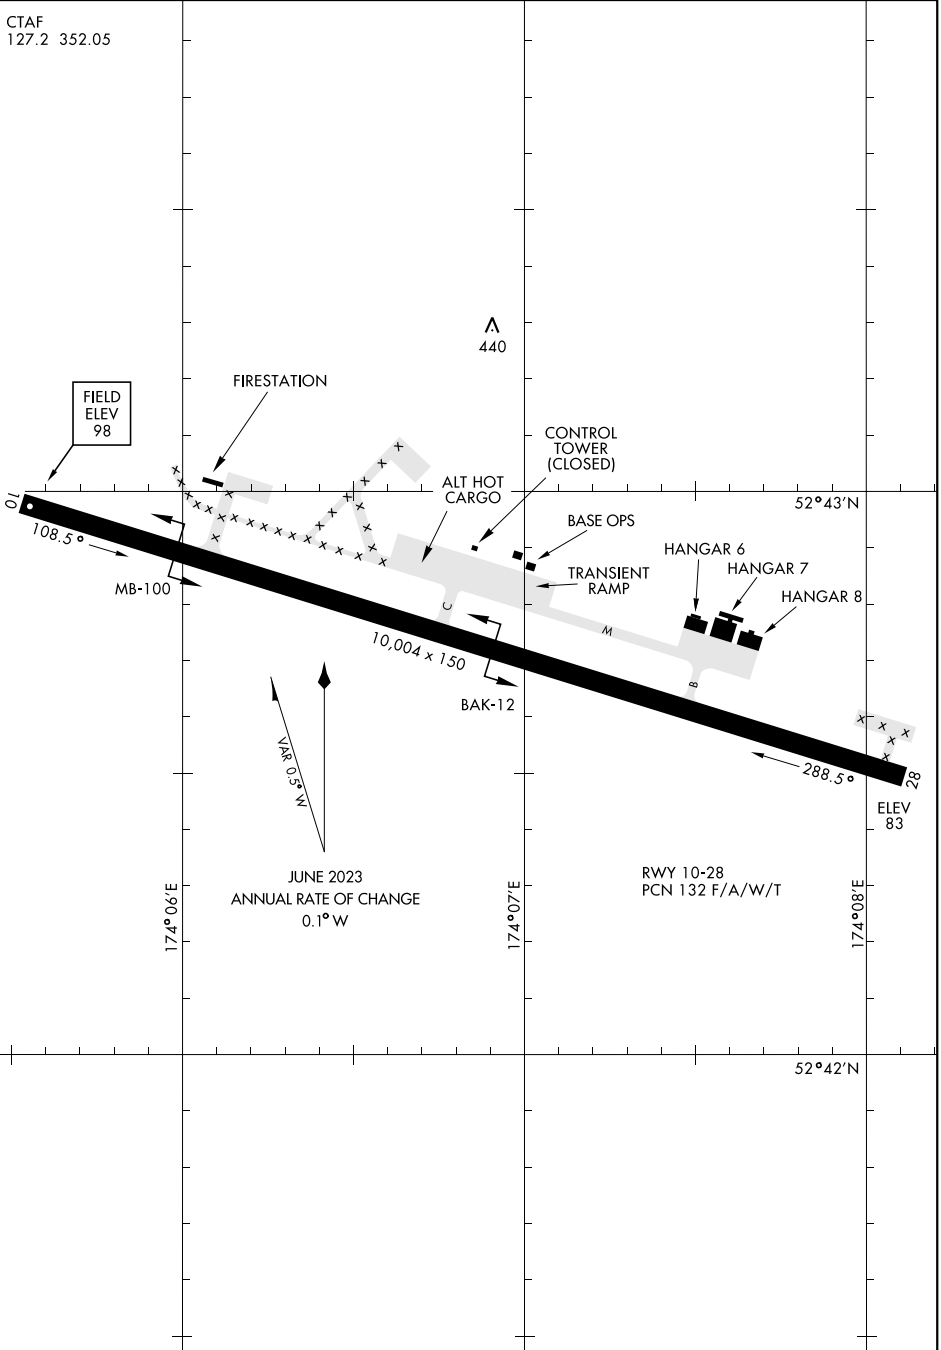

23166

# AIRPORT DIAGRAM

AL-1246 [USAF]

EARECKSON AS (PASY)

SHEMYA ISLAND, ALASKA

CTAF  
127.2 352.05

# AIRPORT DIAGRAM

SHEMYA ISLAND, ALASKA

EARECKSON AS (PASY)