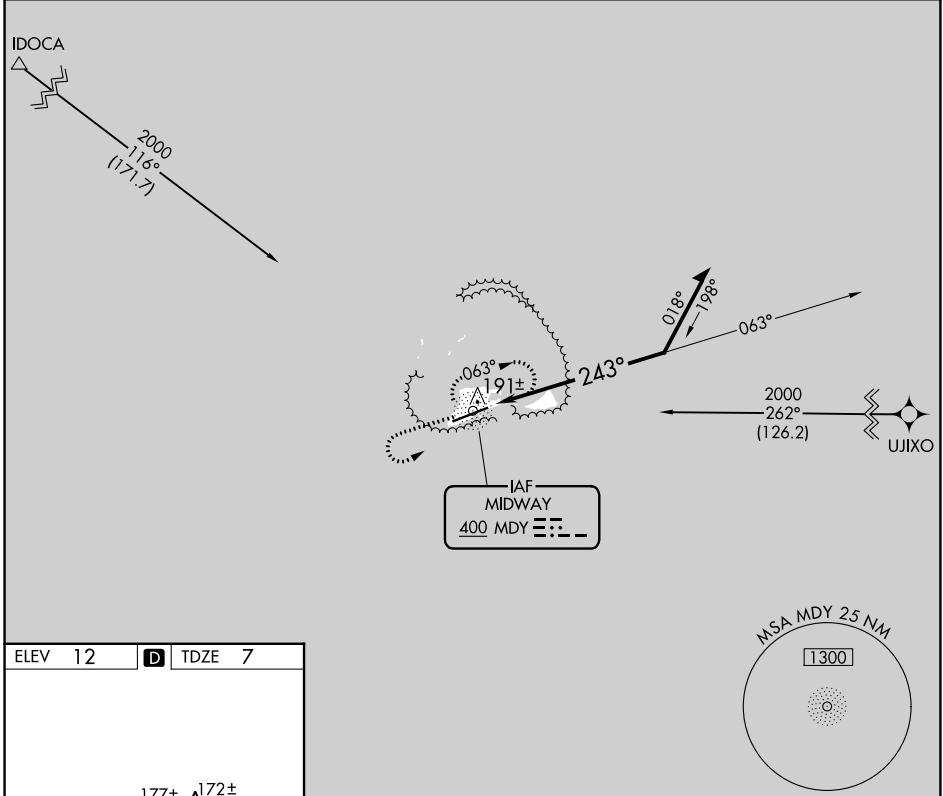

NDB MDY 400	APP CRS 243°	Rwy ldg 7400
	TDZE 7	
	Apt Elev 12	

NDB RWY 24

HENDERSON FLD (MDY) (PMDY)

⚠ No controlled airspace below 5000 feet. When local altimeter setting not received, procedure NA. Rwy 24 helicopter visibility reduction below 3/4 SM NA.

MISSED APPROACH: Climb to 2000, then left turn direct MDY NDB and hold.

AWOS-3P 118.325	MIDWAY RADIO 126.2 257.8	CTAF 122.9
---------------------------	------------------------------------	----------------------

CATEGORY	A	B	C	D
S-24	560-1	553 (600-1)	560-1 5/8 553 (600-1 5/8)	560-1 3/4 553 (600-1 3/4)
CIRCLING	560-1	548 (600-1)	560-1 5/8 548 (600-1 5/8)	580-2 568 (600-2)

PAC, 11 JUL 2024 to 05 SEP 2024

PAC, 11 JUL 2024 to 05 SEP 2024