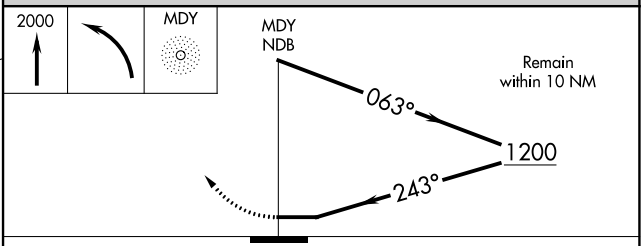

NDB MDY 400	APP CRS 243°	Rwy ldg 7400
	TDZE 7	
	Apt Elev 12	

NDB RWY 24

HENDERSON FLD (MDY) (PMDY)

⚠ No controlled airspace below 5000 feet. When local altimeter setting not received, procedure NA. Rwy 24 helicopter visibility reduction below 3/4 SM NA.

MISSED APPROACH: Climb to 2000, then left turn direct MDY NDB and hold.

AWOS-3P 118.325	MIDWAY RADIO 126.2 257.8	CTAF 122.9
---------------------------	------------------------------------	----------------------

CATEGORY	A	B	C	D
S-24	560-1	553 (600-1)	560-1 5/8 553 (600-1 5/8)	560-1 3/4 553 (600-1 3/4)
CIRCLING	560-1	548 (600-1)	560-1 5/8 548 (600-1 5/8)	580-2 568 (600-2)

PAC, 11 JUL 2024 to 05 SEP 2024

PAC, 11 JUL 2024 to 05 SEP 2024