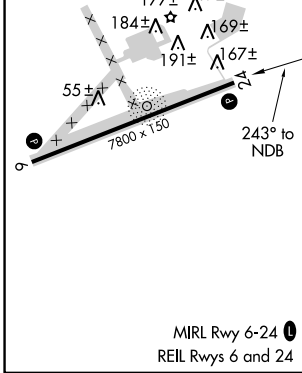

NDB MDY 400	APP CRS 243°	Rwy ldg 7400
	TDZE 7	
	Apt Elev 12	

NDB RWY 24

HENDERSON FLD (MDY) (PMDY)

⚠ No controlled airspace below 5000 feet. When local altimeter setting not received, procedure NA. Rwy 24 helicopter visibility reduction below 3/4 SM NA.

MISSED APPROACH: Climb to 2000, then left turn direct MDY NDB and hold.

AWOS-3P 118.325	MIDWAY RADIO 126.2 257.8	CTAF 122.9
---------------------------	------------------------------------	----------------------

CATEGORY	A	B	C	D
S-24	560-1	553 (600-1)	560-1 5/8 553 (600-1 5/8)	560-1 3/4 553 (600-1 3/4)
CIRCLING	560-1	548 (600-1)	560-1 5/8 548 (600-1 5/8)	580-2 568 (600-2)

PAC, 11 JUL 2024 to 05 SEP 2024

PAC, 11 JUL 2024 to 05 SEP 2024