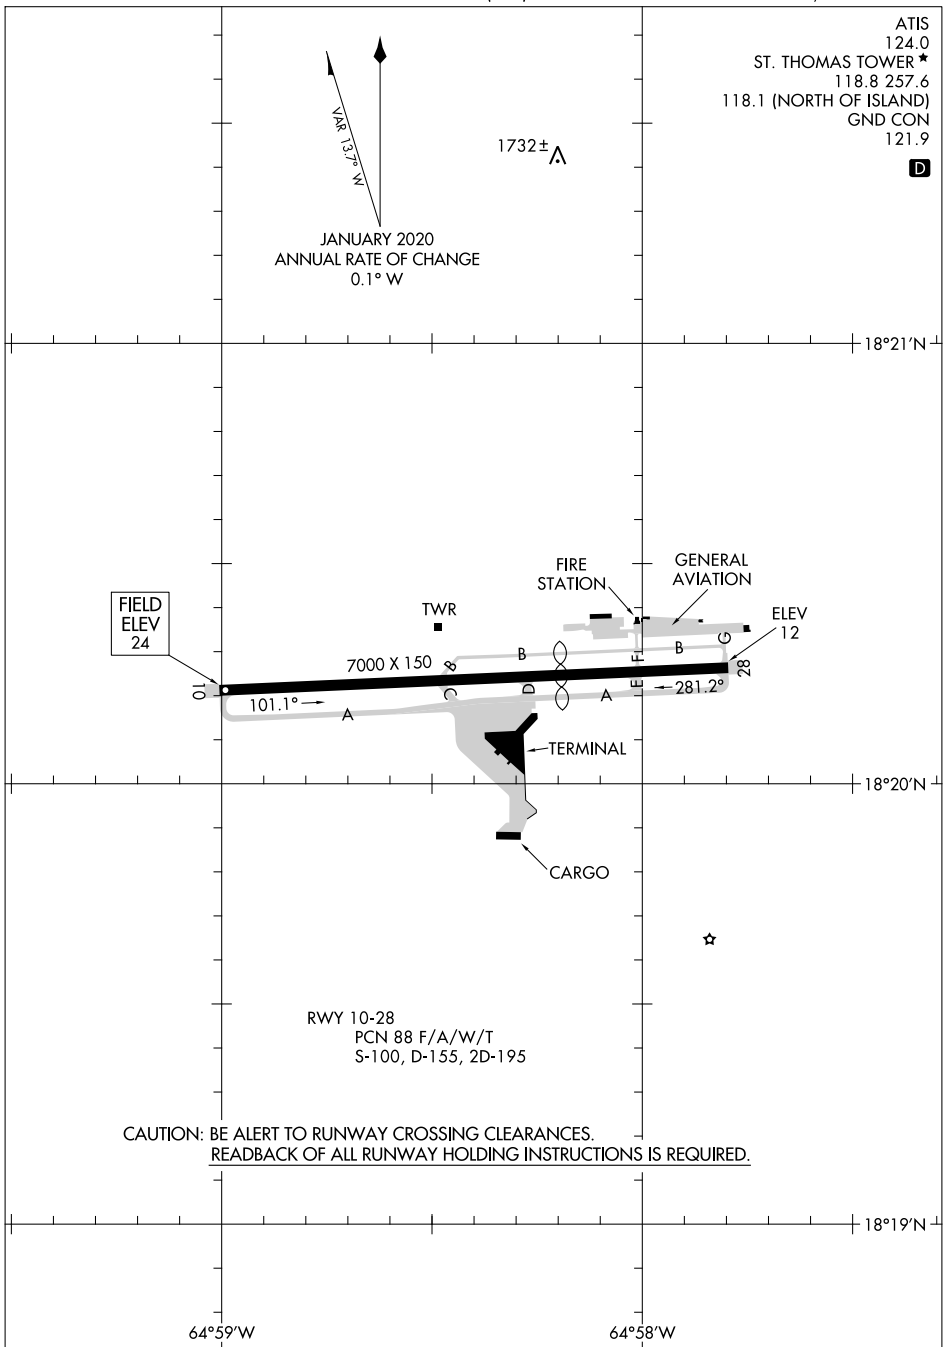

20086

AIRPORT DIAGRAM

AL-5005 (FAA)

CYRIL E KING (STT) (TIST)
CHARLOTTE AMALIE, VIRGIN ISLANDS

ATIS 124.0
 ST. THOMAS TOWER ★ 118.8 257.6
 118.1 (NORTH OF ISLAND)
 GND CON 121.9

SE-3, 11 JUL 2024 to 08 AUG 2024

SE-3, 11 JUL 2024 to 08 AUG 2024

RWY 10-28
 PCN 88 F/A/W/T
 S-100, D-155, 2D-195

CAUTION: BE ALERT TO RUNWAY CROSSING CLEARANCES.
READBACK OF ALL RUNWAY HOLDING INSTRUCTIONS IS REQUIRED.

AIRPORT DIAGRAM

20086